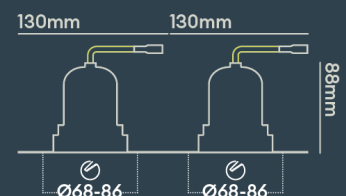

1901 DOWNLIGHT

Design your light! Modular Architectural Downlight Range

FEATURES

IP rating	IP44
CSP Switchable	Single CCT
Tilttable (°)	Fixed
UGR	UGR<16
Dimmable Option	Yes (1-10V)
LED Lifetime	L70 70,000h
Colour Rendering Index	CRI>90
Colour Consistency	SDCM3
Emergency Option	Yes, using converter
Rotation angle (°)	Fixed

INSTALLATION INFORMATION

Input	220-240V AC
Maximum Ambient Temperature	40°C
Weight	400g
Insulation Coverable	No
Inrush Current	10A/22ms
Cut Out Size	68-86 x2
Construction Material	Aluminium
UK Bathroom Zone	1
Maximum ceiling thickness	40 mm
SELV	Yes
Electric Class (1, 2, 3)	II
Suitable for coastal areas	No
Install Connector Type	Loop in / Loop out
UK Building Regulations	Part B, C, E, P & L
FR Building Regulations	Satisfait les essais au fil incandescent: 650°C
Mounting Options	Recessed
Part B Fire Rating	Solid Timber 30/60/90min, I-Joist 30min, Metal Web 30min
Dimmer Type	1-10V
Power Factor	0.80

IP65 Available in IP65 for various applications

DIM Mains, 1-10V & DALI-2 dimmable options

CRI>90 CRI 90 providing true colour appearance

WARRANTY

Warranty 7 years

FEATURES & BENEFITS

The 1901 family consists of a pendant, spot light and downlight all with a consistent design language

Use our product selector to choose from 1,800 different combinations

Designed & assembled in Northampton UK

Fixed, Adjustable, Round, Square, Trimless options available

Emergency options available

Fire-rated to 30 minutes for us in Solid timber, I-Joist and Metal Web ceiling joists

Integrated LED using premium components to achieve 70,000 hours/60 years lifetime

PHOTOMETRICS @ 25°C