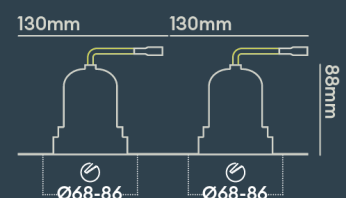

1901 DOWNLIGHT

Design your light! Modular Architectural Downlight Range

FEATURES

IP rating	IP65
CSP Switchable	Single CCT
Tilttable (°)	Fixed
UGR	UGR<16
Dimmable Option	Yes (DALI-2)
LED Lifetime	L70 70,000h
Colour Rendering Index	CRI>90
Colour Consistency	SDCM3
Emergency Option	Yes, using converter
Rotation angle (°)	Fixed

INSTALLATION INFORMATION

Input	220-240V AC
Maximum Ambient Temperature	40°C
Weight	400g
Insulation Coverable	No
Inrush Current	20A 17ms
Cut Out Size	68-86 x2
Construction Material	Aluminium
UK Bathroom Zone	1
Maximum ceiling thickness	40 mm
SELV	Yes
Electric Class (1, 2, 3)	II
Suitable for coastal areas	No
Install Connector Type	Loop in / Loop out
UK Building Regulations	Part B, C, E, P & L
FR Building Regulations	Satisfait les essais au fil incandescent: 650°C
Mounting Options	Recessed
Part B Fire Rating	Solid Timber 30/60/90min, I-Joist 30min, Metal Web 30min
Dimmer Type	DALI
Power Factor	0.80

PHOTOMETRICS @ 25°C

Product code	Finish	Type	W	Colour	Beam	lm	lm/W	Lx @ 1m	Energy
BDL04F40WMI	Matt white RAL9003	White Baffle Double Trimless	18W	4000K	50°	2 x 900	100	2 x 1450	
BDL04F40WVI	Matt white RAL9003	White Baffle Double Trimless	18W	4000K	50°	2 x 900	100	2 x 1450	
BDL14F27MDI	Matt white RAL9003	Black Baffle Double Trimless	18W	2700K	24°	2 X 800	89	2 X 3250	
BDL14F27MMI	Matt white RAL9003	Black Baffle Double Trimless	18W	2700K	24°	2 X 800	89	2 X 3250	
BDL14F27MVI	Matt white RAL9003	Black Baffle Double Trimless	18W	2700K	24°	2 X 800	89	2 X 3250	
BDL14F27NDI	Matt white RAL9003	Black Baffle Double Trimless	18W	2700K	15°	2 X 800	89	2 x 7214	
BDL14F27NMI	Matt white RAL9003	Black Baffle Double Trimless	18W	2700K	15°	2 X 800	89	2 x 7214	
BDL14F27NVI	Matt white RAL9003	Black Baffle Double	18W	2700K	15°	2 X 800	89	2 x 7214