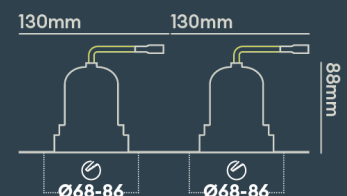

1901 DOWNLIGHT

Design your light! Modular Architectural Downlight Range

FEATURES

IP rating	IP20
CSP Switchable	Single CCT
Tilttable (°)	20
UGR	UGR<16
Dimmable Option	Yes (Mains)
LED Lifetime	L70 70,000h
Colour Rendering Index	CRI>90
Colour Consistency	SDCM3
Emergency Option	Yes, using converter
Rotation angle (°)	360

INSTALLATION INFORMATION

Input	220-240V AC
Maximum Ambient Temperature	40°C
Weight	400g
Insulation Coverable	No
Inrush Current	2.6A/0.3ms
Cut Out Size	68-86 x2
Construction Material	Aluminium
UK Bathroom Zone	N/A
Maximum ceiling thickness	40 mm
SELV	Yes
Electric Class (1, 2, 3)	II
Suitable for coastal areas	No
Install Connector Type	Loop in / Loop out
UK Building Regulations	Part P, L & B
FR Building Regulations	Satisfait les essais au fil incandescent: 650°C
Mounting Options	Recessed
Part B Fire Rating	Solid Timber 30/60/90min, I-Joist 30min, Metal Web 30min
Dimmer Type	Mains
Power Factor	0.80

PHOTOMETRICS @ 25°C

Product code	Finish	Type	W	Colour	Beam	lm	lm/W	Lx @ 1m	Energy
BDL14A30MV	Matt white RAL9003	Black Baffle Double Trimless	18W	3000K	24°	2 X 800	89	2 X 3250	
BDL14A30ND	Matt white RAL9003	Black Baffle Double Trimless	18W	3000K	15°	2 X 800	89	2 x 7816	
BDL14A30NM	Matt white RAL9003	Black Baffle Double Trimless	18W	3000K	15°	2 X 800	89	2 x 7816	
BDL14A30NV	Matt white RAL9003	Black Baffle Double Trimless	18W	3000K	15°	2 X 800	89	2 x 7816	
BDL14A30WD	Matt white RAL9003	Black Baffle Double Trimless	18W	3000K	50°	2 X 800	89	2 X 1300	
BDL14A30WM	Matt white RAL9003	Black Baffle Double Trimless	18W	3000K	50°	2 X 800	89	2 X 1300	
BDL14A30VV	Matt white RAL9003	Black Baffle Double Trimless	18W	3000K	50°	2 X 800	89	2 X 1300	
BDL14A40MD	Matt white RAL9003	Black Baffle Double	18W	4000K	24°	2 x 850	94	2 x 3450	

IP65 Available in IP65 for various applications