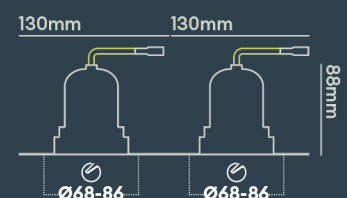

1901 DOWNLIGHT

Design your light! Modular Architectural Downlight Range

FEATURES

IP rating	IP20
CSP Switchable	Single CCT
Tilttable (°)	20
UGR	UGR<16
Dimmable Option	Yes (1-10V)
LED Lifetime	L70 70,000h
Colour Rendering Index	CRI>90
Colour Consistency	SDCM3
Emergency Option	Yes, using converter
Rotation angle (°)	360

INSTALLATION INFORMATION

Input	220-240V AC
Maximum Ambient Temperature	40°C
Weight	400g
Insulation Coverable	No
Inrush Current	10A/22ms
Cut Out Size	68-86 x2
Construction Material	Aluminium
UK Bathroom Zone	N/A
Maximum ceiling thickness	40 mm
SELV	Yes
Electric Class (1, 2, 3)	II
Suitable for coastal areas	No
Install Connector Type	Loop in / Loop out
UK Building Regulations	Part P, L & B
FR Building Regulations	Satisfait les essais au fil incandescent: 650°C
Mounting Options	Recessed
Part B Fire Rating	Solid Timber 30/60/90min, I-Joist 30min, Metal Web 30min
Dimmer Type	1-10V
Power Factor	0.80

PHOTOMETRICS @ 25°C

Product code	Finish	Type	W	Colour	Beam	lm	lm/W	Lx @ 1m	Energy
BDL14A30MD	Matt white RAL9003	Black Baffle Double Trimless	18W	3000K	24°	2 X 800	89	2 X 3250	
BDL14A30MM	Matt white RAL9003	Black Baffle Double Trimless	18W	3000K	24°	2 X 800	89	2 X 3250	
BDL14A30MV	Matt white RAL9003	Black Baffle Double Trimless	18W	3000K	24°	2 X 800	89	2 X 3250	
BDL14A30ND	Matt white RAL9003	Black Baffle Double Trimless	18W	3000K	15°	2 X 800	89	2 x 7816	
BDL14A30NM	Matt white RAL9003	Black Baffle Double Trimless	18W	3000K	15°	2 X 800	89	2 x 7816	
BDL14A30NV	Matt white RAL9003	Black Baffle Double Trimless	18W	3000K	15°	2 X 800	89	2 x 7816	
BDL14A30WD	Matt white RAL9003	Black Baffle Double Trimless	18W	3000K	50°	2 X 800	89	2 X 1300	
BDL14A30WM	Matt white RAL9003	Black Baffle Double	18W	3000K	50°	2 X 800	89	2 X 1300	

IP65 Available in IP65 for various applications