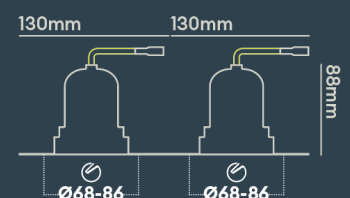

1901 DOWNLIGHT

Design your light! Modular Architectural Downlight Range

FEATURES

IP rating	IP20
CSP Switchable	Single CCT
Tilttable (°)	20
UGR	UGR<16
Dimmable Option	Yes (DALI-2)
LED Lifetime	L70 70,000h
Colour Rendering Index	CRI>90
Colour Consistency	SDCM3
Emergency Option	Yes, using converter
Rotation angle (°)	360

INSTALLATION INFORMATION

Input	220-240V AC
Maximum Ambient Temperature	40°C
Weight	400g
Insulation Coverable	No
Inrush Current	20A 17ms
Cut Out Size	68-86 x2
Construction Material	Aluminium
UK Bathroom Zone	N/A
Maximum ceiling thickness	40 mm
SELV	Yes
Electric Class (1, 2, 3)	II
Suitable for coastal areas	No
Install Connector Type	Loop in / Loop out
UK Building Regulations	Part P, L & B
FR Building Regulations	Satisfait les essais au fil incandescent: 650°C
Mounting Options	Recessed
Part B Fire Rating	Solid Timber 30/60/90min, I-Joist 30min, Metal Web 30min
Dimmer Type	DALI
Power Factor	0.80

PHOTOMETRICS @ 25°C

Product code	Finish	Type	W	Colour	Beam	lm	lm/W	Lx @ 1m	Energy
BDL14A27WM	Matt white RAL9003	Black Baffle Double Trimless	18W	2700K	50°	2 X 800	89	2 x 1300	
BDL14A27WV	Matt white RAL9003	Black Baffle Double Trimless	18W	2700K	50°	2 X 800	89	2 x 1300	
BDL14A30MD	Matt white RAL9003	Black Baffle Double Trimless	18W	3000K	24°	2 X 800	89	2 X 3250	
BDL14A30MM	Matt white RAL9003	Black Baffle Double Trimless	18W	3000K	24°	2 X 800	89	2 X 3250	
BDL14A30MV	Matt white RAL9003	Black Baffle Double Trimless	18W	3000K	24°	2 X 800	89	2 X 3250	
BDL14A30ND	Matt white RAL9003	Black Baffle Double Trimless	18W	3000K	15°	2 X 800	89	2 x 7816	
BDL14A30NM	Matt white RAL9003	Black Baffle Double Trimless	18W	3000K	15°	2 X 800	89	2 x 7816	
BDL14A30NV	Matt white RAL9003	Black Baffle Double	18W	3000K	15°	2 X 800	89	2 x 7816	

IP65 Available in IP65 for various applications