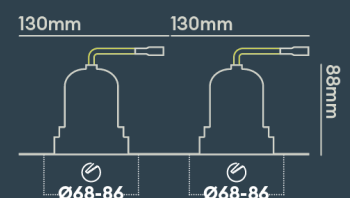

1901 DOWNLIGHT

Design your light! Modular Architectural Downlight Range

FEATURES

IP rating	IP20
CSP Switchable	Single CCT
Tilttable (°)	20
UGR	UGR<16
Dimmable Option	Yes (Mains)
LED Lifetime	L70 70,000h
Colour Rendering Index	CRI>90
Colour Consistency	SDCM3
Emergency Option	Yes, using converter
Rotation angle (°)	360

INSTALLATION INFORMATION

Input	220-240V AC
Maximum Ambient Temperature	40°C
Weight	400g
Insulation Coverable	No
Inrush Current	2.6A/0.3ms
Cut Out Size	68-86 x2
Construction Material	Aluminium
UK Bathroom Zone	N/A
Maximum ceiling thickness	40 mm
SELV	Yes
Electric Class (1, 2, 3)	II
Suitable for coastal areas	No
Install Connector Type	Loop in / Loop out
UK Building Regulations	Part P, L & B
FR Building Regulations	Satisfait les essais au fil incandescent: 650°C
Mounting Options	Recessed
Part B Fire Rating	Solid Timber 30/60/90min, I-Joist 30min, Metal Web 30min
Dimmer Type	Mains
Power Factor	0.80

PHOTOMETRICS @ 25°C

Product code	Finish	Type	W	Colour	Beam	lm	lm/W	Lx @ 1m	Energy
BDL04A40WV	Matt white RAL9003	White Baffle Double Trimless	18W	4000K	50°	2 x 900	100	2 x 1450	
BDL14A27MD	Matt white RAL9003	Black Baffle Double Trimless	18W	2700K	24°	2 X 800	89	2 X 3250	
BDL14A27MM	Matt white RAL9003	Black Baffle Double Trimless	18W	2700K	24°	2 X 800	89	2 X 3250	
BDL14A27MV	Matt white RAL9003	Black Baffle Double Trimless	18W	2700K	24°	2 X 800	89	2 X 3250	
BDL14A27ND	Matt white RAL9003	Black Baffle Double Trimless	18W	2700K	15°	2 X 800	89	2 x 7214	
BDL14A27NM	Matt white RAL9003	Black Baffle Double Trimless	18W	2700K	15°	2 X 800	89	2 x 7214	
BDL14A27NV	Matt white RAL9003	Black Baffle Double Trimless	18W	2700K	15°	2 X 800	89	2 x 7214	
BDL14A27WD	Matt white RAL9003	Black Baffle Double	18W	2700K	50°	2 X 800	89	2 x 1300	

IP65 Available in IP65 for various applications