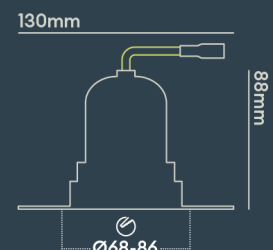

WIRING INFORMATION

01604 495 151

sales@collingwoodgroup.com

collingwoodlighting.com