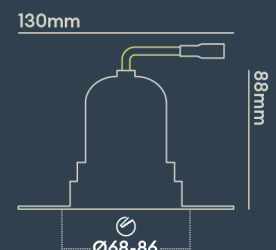

1901 DOWNLIGHT

Design your light! Modular Architectural Downlight Range

FEATURES

IP rating	IP65
CSP Switchable	Single CCT
Tilttable (°)	Fixed
UGR	UGR<16
Dimmable Option	Yes (DALI-2)
LED Lifetime	L70 70,000h
Colour Rendering Index	CRI>90
Colour Consistency	SDCM3
Emergency Option	Yes, using converter
Rotation angle (°)	Fixed

INSTALLATION INFORMATION

Input	220-240V AC
Maximum Ambient Temperature	40°C
Weight	320g
Insulation Coverable	No
Inrush Current	20A 17ms
Cut Out Size	68-86
Construction Material	Aluminium
UK Bathroom Zone	1
Maximum ceiling thickness	40 mm
SELV	Yes
Electric Class (1, 2, 3)	II
Suitable for coastal areas	No
Install Connector Type	Loop in / Loop out
UK Building Regulations	Part B, C, E, P & L
FR Building Regulations	Satisfait les essais au fil incandescent: 650°C
Mounting Options	Recessed
Part B Fire Rating	Solid Timber 30/60/90min, I-Joist 30min, Metal Web 30min
Dimmer Type	DALI
Power Factor	0.80

PHOTOMETRICS @ 25°C