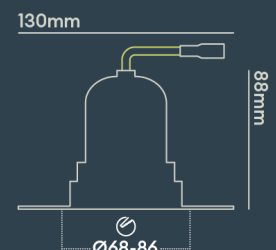

Energy rating is a reflection of the LED light source.

BEAM ANGLE: **50°**

WIRING INFORMATION

01604 495 151

sales@collingwoodgroup.com

collingwoodlighting.com

More than a century of design and innovation helped inspire the creation of the luxurious architectural 1901 range, for when only the best will do. 1901 is both contemporary and classic, with a focus on premium fittings, a high-quality performance and easy integration into control systems. Perfect for luxury residential and hospitality projects, 1901 showcases an aesthetically simple, low-glare luminaire design, with market-leading technical performance. The detailed fittings come in a variety of stylish options including a choice of bezels, adjustability, colour temperatures, beam angles, dimming methods, and IP ratings to perfectly complete the look of any interior design project. Simply configure your product to find the relevant product code. The range is engineered to be as easy to use as possible and can fit seamlessly into the installation and commissioning stages of a lighting project.