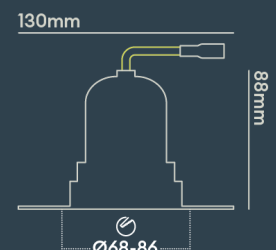

1901 DOWNLIGHT

Design your light! Modular Architectural Downlight Range

FEATURES

IP rating	IP44
CSP Switchable	Single CCT
Tilttable (°)	Fixed
UGR	UGR<16
Dimmable Option	Yes (Mains)
LED Lifetime	L70 70,000h
Colour Rendering Index	CRI>90
Colour Consistency	SDCM3
Emergency Option	Yes, using converter
Rotation angle (°)	Fixed

INSTALLATION INFORMATION

Input	220-240V AC
Maximum Ambient Temperature	40°C
Weight	320g
Insulation Coverable	No
Inrush Current	2.6A/0.3ms
Cut Out Size	68-86
Construction Material	Aluminium
UK Bathroom Zone	1
Maximum ceiling thickness	40 mm
SELV	Yes
Electric Class (1, 2, 3)	II
Suitable for coastal areas	No
Install Connector Type	Loop in / Loop out
UK Building Regulations	Part B, C, E, P & L
FR Building Regulations	Satisfait les essais au fil incandescent: 650°C
Mounting Options	Recessed
Part B Fire Rating	Solid Timber 30/60/90min, I-Joist 30min, Metal Web 30min
Dimmer Type	Mains
Power Factor	0.80

PHOTOMETRICS @ 25°C