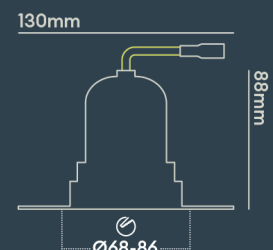

INSTALLATION INFORMATION

Input	220-240V AC
Maximum Ambient Temperature	40°C
Weight	320g
Insulation Coverable	No
Inrush Current	1.12A 10ms
Cut Out Size	68-86
Construction Material	Aluminium
UK Bathroom Zone	1
Maximum ceiling thickness	40 mm
SELV	Yes
Electric Class (1, 2, 3)	II
Suitable for coastal areas	No
Install Connector Type	Loop in / Loop out
UK Building Regulations	Part B, C, E, P & L
FR Building Regulations	Satisfait les essais au fil incandescent: 650°C
Mounting Options	Recessed
Part B Fire Rating	Solid Timber 30/60/90min, I-Joist 30min, Metal Web 30min
Power Factor	0.80

Integrated LED using premium components to achieve 70,000 hours/60 years lifetime

PATENT: **GB2576385 EP3648256 HK40014447**

PHOTOMETRICS @ 25°C

Product code	Finish	Type	W	Colour	Beam	lm	lm/W	Lx @ 1m	Energy
BDL12F28WMI	Matt white RAL9003	Black Baffle Square Bezel	10W	1800K - 3000K	45°	600	60	1147	
BDL13A28MM	Matt white RAL9003	Black Baffle Single Trimless	10W	1800K - 3000K	24°	600	60	3148	
BDL13A28WM	Matt white RAL9003	Black Baffle Single Trimless	10W	1800K - 3000K	45°	600	60	1147	
BDL13F28MM	Matt white RAL9003	Black Baffle Single Trimless	10W	1800K - 3000K	24°	600	60	3148	
BDL13F28MMI	Matt white RAL9003	Black Baffle Single Trimless	10W	1800K - 3000K	24°	600	60	3148	
BDL13F28WM	Matt white RAL9003	Black Baffle Single Trimless	10W	1800K - 3000K	45°	600	60	1147	
BDL13F28WMI	Matt white RAL9003	Black Baffle Single Trimless	10W	1800K - 3000K	45°	600	60	1147	
BDL14A28MM	Matt white RAL9003	Black Baffle Double Trimless	20W	1800K - 3000K	24°	2 x 600	60	2 x 3148	
BDL14A28WM	Matt white RAL9003	Black Baffle Double Trimless	20W	1800K - 3000K	45°	2 x 600	60	2 x 1147	
BDL14F28MM	Matt white RAL9003	Black Baffle Double Trimless	20W	1800K - 3000K	24°	2 x 600	60	2 x 3148	

Energy rating is a reflection of the LED light source.

BEAM ANGLE: **45°**

WIRING INFORMATION

Cable Required for Connector	2 x twin & earth (6242Y 3x1.5mm ²) or 3-core cable (R02V 3x1.5mm ²)
Type of Wiring Required	Parallel