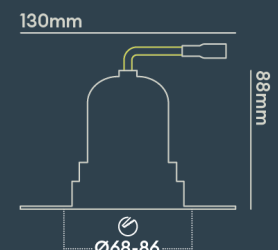

1901 DOWNLIGHT

Design your light! Modular Architectural Downlight Range

FEATURES

IP rating	IP44
CSP Switchable	Single CCT
Tilttable (°)	Fixed
UGR	UGR<16
Dimmable Option	Yes (1-10V)
LED Lifetime	L70 70,000h
Colour Rendering Index	CRI>90
Colour Consistency	SDCM3
Emergency Option	Yes, using converter
Rotation angle (°)	Fixed

INSTALLATION INFORMATION

Input	220-240V AC
Maximum Ambient Temperature	40°C
Weight	320g
Insulation Coverable	No
Inrush Current	10A/22ms
Cut Out Size	68-86
Construction Material	Aluminium
UK Bathroom Zone	1
Maximum ceiling thickness	40 mm
SELV	Yes
Electric Class (1, 2, 3)	II
Suitable for coastal areas	No
Install Connector Type	Loop in / Loop out
UK Building Regulations	Part B, C, E, P & L
FR Building Regulations	Satisfait les essais au fil incandescent: 650°C
Mounting Options	Recessed
Part B Fire Rating	Solid Timber 30/60/90min, I-Joist 30min, Metal Web 30min
Dimmer Type	1-10V
Power Factor	0.80

PHOTOMETRICS @ 25°C