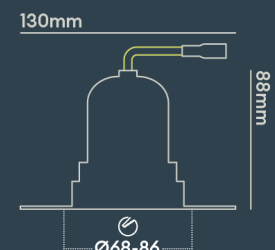

INSTALLATION INFORMATION

Input	220-240V AC
Maximum Ambient Temperature	40°C
Weight	320g
Insulation Coverable	No
Inrush Current	2.6A/0.3ms
Cut Out Size	68-86
Construction Material	Aluminium
UK Bathroom Zone	1
Maximum ceiling thickness	40 mm
SELV	Yes
Electric Class (1, 2, 3)	II
Suitable for coastal areas	No
Install Connector Type	Loop in / Loop out
UK Building Regulations	Part B, C, E, P & L
FR Building Regulations	Satisfait les essais au fil incandescent: 650°C
Mounting Options	Recessed
Part B Fire Rating	Solid Timber 30/60/90min, I-Joist 30min, Metal Web 30min
Dimmer Type	Mains
Power Factor	0.80

Integrated LED using premium components to achieve 70,000 hours/60 years lifetime

PATENT: **GB2576385 EP3648256 HK40014447**

PHOTOMETRICS @ 25°C

Product code	Finish	Type	W	Colour	Beam	lm	lm/W	Lx @ 1m	Energy
BDL03F40NVI	Matt white RAL9003	White Baffle Single Trimless	9.0W	4000K	15°	900	100	9018	
BDL03F40WDI	Matt white RAL9003	White Baffle Single Trimless	9.0W	4000K	50°	900	100	1450	
BDL03F40WMI	Matt white RAL9003	White Baffle Single Trimless	9.0W	4000K	50°	900	100	1450	
BDL03F40WVI	Matt white RAL9003	White Baffle Single Trimless	9.0W	4000K	50°	900	100	1450	
BDL13F27MDI	Matt white RAL9003	Black Baffle Single Trimless	9.0W	2700K	24°	800	89	3250	
BDL13F27MMI	Matt white RAL9003	Black Baffle Single Trimless	9.0W	2700K	24°	800	89	3250	
BDL13F27MVI	Matt white RAL9003	Black Baffle Single Trimless	9.0W	2700K	24°	800	89	3250	
BDL13F27NDI	Matt white RAL9003	Black Baffle Single Trimless	9.0W	2700K	15°	800	89	7214	
BDL13F27NMI	Matt white RAL9003	Black Baffle Single Trimless	9.0W	2700K	15°	800	89	7214	
BDL13F27NVI	Matt white RAL9003	Black Baffle Single Trimless	9.0W	2700K	15°	800	89	7214	

Energy rating is a reflection of the LED light source.

BEAM ANGLE: **24°**

WIRING INFORMATION

01604 495 151

sales@collingwoodgroup.com

collingwoodlighting.com

COLLINGWOOD
LIGHTING

LIGHTING INNOVATION