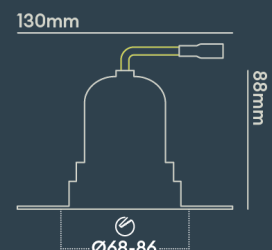

1901 DOWNLIGHT

Design your light! Modular Architectural Downlight Range

FEATURES

IP rating	IP20
CSP Switchable	Single CCT
Tilttable (°)	20
UGR	UGR<16
Dimmable Option	Yes (DALI-2)
LED Lifetime	L70 70,000h
Colour Rendering Index	CRI>90
Colour Consistency	SDCM3
Emergency Option	Yes, using converter
Rotation angle (°)	20

INSTALLATION INFORMATION

Input	220-240V AC
Maximum Ambient Temperature	40°C
Weight	320g
Insulation Coverable	No
Inrush Current	20A 17ms
Cut Out Size	68-86
Construction Material	Aluminium
UK Bathroom Zone	N/A
Maximum ceiling thickness	40 mm
SELV	Yes
Electric Class (1, 2, 3)	II
Suitable for coastal areas	No
Install Connector Type	Loop in / Loop out
UK Building Regulations	Part P, L & B
FR Building Regulations	Satisfait les essais au fil incandescent: 650°C
Mounting Options	Recessed
Part B Fire Rating	Solid Timber 30/60/90min, I-Joist 30min, Metal Web 30min
Dimmer Type	DALI
Power Factor	0.80

PHOTOMETRICS @ 25°C