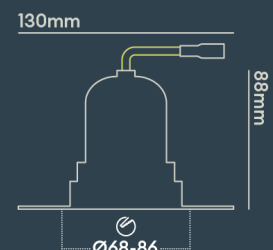

1901 DOWNLIGHT

Design your light! Modular Architectural Downlight Range

FEATURES

IP rating	IP20
CSP Switchable	Dim to Warm
Tilttable (°)	20
UGR	UGR<16
Dimmable Option	Yes (Mains)
LED Lifetime	L70 70,000h
Colour Rendering Index	CRI>90
Colour Consistency	SDCM3
Emergency Option	Yes, using converter
Rotation angle (°)	360

INSTALLATION INFORMATION

Input	220-240V AC
Maximum Ambient Temperature	40°C
Weight	320g
Insulation Coverable	No
Inrush Current	1.12A 10ms
Cut Out Size	68-86
Construction Material	Aluminium
UK Bathroom Zone	N/A
Maximum ceiling thickness	40 mm
SELV	Yes
Electric Class (1, 2, 3)	II
Suitable for coastal areas	No
Install Connector Type	Loop in / Loop out
UK Building Regulations	Part P, L & B
FR Building Regulations	Satisfait les essais au fil incandescent: 650°C
Mounting Options	Recessed
Part B Fire Rating	Solid Timber 30/60/90min, I-Joist 30min, Metal Web 30min
Power Factor	0.80

PHOTOMETRICS @ 25°C