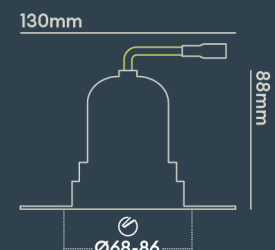

WIRING INFORMATION

01604 495 151

sales@collingwoodgroup.com

collingwoodlighting.com