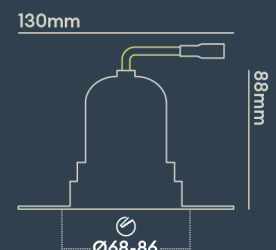

1901 DOWNLIGHT

Design your light! Modular Architectural Downlight Range

FEATURES

IP rating	IP20
CSP Switchable	Single CCT
Tilttable (°)	20
UGR	UGR<16
Dimmable Option	Yes (1-10V)
LED Lifetime	L70 70,000h
Colour Rendering Index	CRI>90
Colour Consistency	SDCM3
Emergency Option	Yes, using converter
Rotation angle (°)	20

INSTALLATION INFORMATION

Input	220-240V AC
Maximum Ambient Temperature	40°C
Weight	320g
Insulation Coverable	No
Inrush Current	10A/22ms
Cut Out Size	68-86
Construction Material	Aluminium
UK Bathroom Zone	N/A
Maximum ceiling thickness	40 mm
SELV	Yes
Electric Class (1, 2, 3)	II
Suitable for coastal areas	No
Install Connector Type	Loop in / Loop out
UK Building Regulations	Part P, L & B
FR Building Regulations	Satisfait les essais au fil incandescent: 650°C
Mounting Options	Recessed
Part B Fire Rating	Solid Timber 30/60/90min, I-Joist 30min, Metal Web 30min
Dimmer Type	1-10V
Power Factor	0.80

PHOTOMETRICS @ 25°C

Product code	Finish	Type	W	Colour	Beam	lm	lm/W	Lx @ 1m	Energy
BDL03A40WD	Matt white RAL9003	Single Trimless	9.0W	4000K	50°	900	100	1450	
BDL03A40WM	Matt white RAL9003	Single Trimless	9.0W	4000K	50°	900	100	1450	
BDL03A40WV	Matt white RAL9003	Single Trimless	9.0W	4000K	50°	900	100	1450	
BDL13A27MD	Matt white RAL9003	Single Trimless	9.0W	2700K	24°	800	89	3250	
BDL13A27MM	Matt white RAL9003	Single Trimless	9.0W	2700K	24°	800	89	3250	
BDL13A27MV	Matt white RAL9003	Single Trimless	9.0W	2700K	24°	800	89	3250	
BDL13A27ND	Matt white RAL9003	Single Trimless	9.0W	2700K	15°	800	89	7214	
BDL13A27NM	Matt white RAL9003	Single Trimless	9.0W	2700K	15°	800	89	7214	
BDL13A27NV	Matt white RAL9003	Single Trimless	9.0W	2700K	15°	800	89	7214	
BDL13A27WD	Matt white RAL9003	Single Trimless	9.0W	2700K	50°	800	89	1300