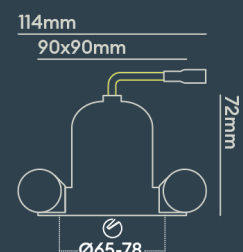

IP65 Available in IP65 for various applications

DIM Mains, 1-10V & DALI-2 dimmable options

CRI>90 CRI 90 providing true colour appearance

WARRANTY

Warranty

7 years

FEATURES & BENEFITS

The 1901 family consists of a pendant, spot light and downlight all with a consistent design language

Use our product selector to choose from 1,800 different combinations

Designed & assembled in Northampton UK

Fixed, Adjustable, Round, Square, Trimless options available

Emergency options available

Fire-rated to 30 minutes for us in Solid timber, I-Joist and Metal Web ceiling joists

Integrated LED using premium components to achieve 70,000 hours/60 years lifetime

PATENT: **GB2576385 EP3648256 HK40014447**

BEAM ANGLE: **50°**

1901 DOWNLIGHT

Design your light! Modular Architectural Downlight Range

FEATURES

IP rating	IP44
CSP Switchable	Single CCT
Tilttable (°)	Fixed
UGR	UGR<16
Dimmable Option	Yes (Mains)
LED Lifetime	L70 70,000h
Colour Rendering Index	CRI>90
Colour Consistency	SDCM3
Emergency Option	Yes, using converter
Rotation angle (°)	Fixed

INSTALLATION INFORMATION

Input	220-240V AC
Maximum Ambient Temperature	40°C
Weight	260g
Insulation Coverable	No
Inrush Current	2.6A/0.3ms
Cut Out Size	65-78
Construction Material	Aluminium
UK Bathroom Zone	1
Maximum ceiling thickness	40 mm
SELV	Yes
Electric Class (1, 2, 3)	II
Suitable for coastal areas	No
Install Connector Type	Loop in / Loop out
UK Building Regulations	Part B, C, E, P & L
FR Building Regulations	Satisfait les essais au fil incandescent: 650°C
Mounting Options	Recessed
Part B Fire Rating	Solid Timber 30/60/90min, I-Joist 30min, Metal Web 30min
Dimmer Type	Mains
Power Factor	0.80

PHOTOMETRICS @ 25°C

Product code	Finish	Type	W	Colour	Beam	lm	lm/W	Lx @ 1m	Energy
BDL12F40MV	Matt white RAL9003	Black Baffle Square Bezel	9.0W	4000K	24°	850	94	3450	
BDL12F40ND	Matt white RAL9003	Black Baffle Square Bezel	9.0W	4000K	15°	850	94	9018	
BDL12F40NM	Matt white RAL9003	Black Baffle Square Bezel	9.0W	4000K	15°	850	94	9018	
BDL12F40NV	Matt white RAL9003	Black Baffle Square Bezel	9.0W	4000K	15°	850	94	9018	
BDL12F40WD	Matt white RAL9003	Black Baffle Square Bezel	9.0W	4000K	50°	850	94	1400	
BDL12F40WM	Matt white RAL9003	Black Baffle Square Bezel	9.0W	4000K	50°	850	94	1400	
BDL12F40WV	Matt white RAL9003	Black Baffle Square Bezel	9.0W	4000K	50°	850	94	1400	
BDB02F27MDI	Matt black RAL9017	White Baffle Square Bezel	9.0W	2700K	24°	850	94	3350	
BDB02F27MMI	Matt black RAL9017	White Baffle Square Bezel	9.0W	2700K	24°	850	94	3350	
BDB02F27MVI	Matt black RAL9017	White Baffle Square Bezel	9.0W	2700K	24°	850	94	3350	

Energy rating is a reflection of the LED light source.

WIRING INFORMATION

01604 495 151

sales@collingwoodgroup.com

collingwoodlighting.com