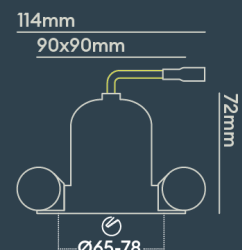

IP65 Available in IP65 for various applications

DIM Mains, 1-10V & DALI-2 dimmable options

CRI>90 CRI 90 providing true colour appearance

WARRANTY

Warranty

7 years

FEATURES & BENEFITS

The 1901 family consists of a pendant, spot light and downlight all with a consistent design language

Use our product selector to choose from 1,800 different combinations

Designed & assembled in Northampton UK

Fixed, Adjustable, Round, Square, Trimless options available

Emergency options available

Fire-rated to 30 minutes for us in Solid timber, I-Joist and Metal Web ceiling joists

Integrated LED using premium components to achieve 70,000 hours/60 years lifetime

PATENT: **GB2576385 EP3648256 HK40014447**

BEAM ANGLE: **15°**

1901 DOWNLIGHT

Design your light! Modular Architectural Downlight Range

FEATURES

IP rating	IP44
CSP Switchable	Single CCT
Tilttable (°)	Fixed
UGR	UGR<16
Dimmable Option	Yes (Mains)
LED Lifetime	L70 70,000h
Colour Rendering Index	CRI>90
Colour Consistency	SDCM3
Emergency Option	Yes, using converter
Rotation angle (°)	Fixed

INSTALLATION INFORMATION

Input	220-240V AC
Maximum Ambient Temperature	40°C
Weight	260g
Insulation Coverable	No
Inrush Current	2.6A/0.3ms
Cut Out Size	65-78
Construction Material	Aluminium
UK Bathroom Zone	1
Maximum ceiling thickness	40 mm
SELV	Yes
Electric Class (1, 2, 3)	II
Suitable for coastal areas	No
Install Connector Type	Loop in / Loop out
UK Building Regulations	Part B, C, E, P & L
FR Building Regulations	Satisfait les essais au fil incandescent: 650°C
Mounting Options	Recessed
Part B Fire Rating	Solid Timber 30/60/90min, I-Joist 30min, Metal Web 30min
Dimmer Type	Mains
Power Factor	0.80

PHOTOMETRICS @ 25°C

Product code	Finish	Type	W	Colour	Beam	lm	lm/W	Lx @ 1m	Energy
BDL12F30WV	Matt white RAL9003	Black Baffle Square Bezel	9.0W	3000K	50°	800	89	1300	
BDL12F40MD	Matt white RAL9003	Black Baffle Square Bezel	9.0W	4000K	24°	850	94	3450	
BDL12F40MM	Matt white RAL9003	Black Baffle Square Bezel	9.0W	4000K	24°	850	94	3450	
BDL12F40MV	Matt white RAL9003	Black Baffle Square Bezel	9.0W	4000K	24°	850	94	3450	
BDL12F40ND	Matt white RAL9003	Black Baffle Square Bezel	9.0W	4000K	15°	850	94	9018	
BDL12F40NM	Matt white RAL9003	Black Baffle Square Bezel	9.0W	4000K	15°	850	94	9018	
BDL12F40NV	Matt white RAL9003	Black Baffle Square Bezel	9.0W	4000K	15°	850	94	9018	
BDL12F40WD	Matt white RAL9003	Black Baffle Square Bezel	9.0W	4000K	50°	850	94	1400	
BDL12F40WM	Matt white RAL9003	Black Baffle Square Bezel	9.0W	4000K	50°	850	94	1400	
BDL12F40WV	Matt white RAL9003	Black Baffle Square Bezel	9.0W	4000K	50°	850	94	1400	

Energy rating is a reflection of the LED light source.

WIRING INFORMATION

01604 495 151

sales@collingwoodgroup.com

collingwoodlighting.com