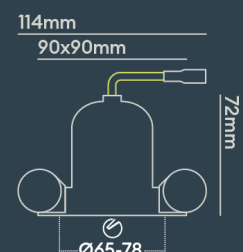

IP65 Available in IP65 for various applications

DIM Mains, 1-10V & DALI-2 dimmable options

CRI>90 CRI 90 providing true colour appearance

WARRANTY

Warranty 7 years

FEATURES & BENEFITS

The 1901 family consists of a pendant, spot light and downlight all with a consistent design language

Use our product selector to choose from 1,800 different combinations

Designed & assembled in Northampton UK

Fixed, Adjustable, Round, Square, Trimless options available

Emergency options available

Fire-rated to 30 minutes for us in Solid timber, I-Joist and Metal Web ceiling joists

Integrated LED using premium components to achieve 70,000 hours/60 years lifetime

PATENT: **GB2576385 EP3648256 HK40014447**

BEAM ANGLE: **24°**

1901 DOWNLIGHT

Design your light! Modular Architectural Downlight Range

FEATURES

IP rating	IP65
CSP Switchable	Single CCT
Tilttable (°)	Fixed
UGR	UGR<16
Dimmable Option	Yes (Mains)
LED Lifetime	L70 70,000h
Colour Rendering Index	CRI>90
Colour Consistency	SDCM3
Emergency Option	Yes, using converter
Rotation angle (°)	Fixed

INSTALLATION INFORMATION

Input	220-240V AC
Maximum Ambient Temperature	40°C
Weight	260g
Insulation Coverable	No
Inrush Current	2.6A/0.3ms
Cut Out Size	65-78
Construction Material	Aluminium
UK Bathroom Zone	1
Maximum ceiling thickness	40 mm
SELV	Yes
Electric Class (1, 2, 3)	II
Suitable for coastal areas	No
Install Connector Type	Loop in / Loop out
UK Building Regulations	Part B, C, E, P & L
FR Building Regulations	Satisfait les essais au fil incandescent: 650°C
Mounting Options	Recessed
Part B Fire Rating	Solid Timber 30/60/90min, I-Joist 30min, Metal Web 30min
Dimmer Type	Mains
Power Factor	0.80

PHOTOMETRICS @ 25°C

Product code	Finish	Type	W	Colour	Beam	lm	lm/W	Lx @ 1m	Energy
BDL12F30NVI	Matt white RAL9003	Black Baffle Square Bezel	9.0W	3000K	15°	800	89	7816	
BDL12F30WDI	Matt white RAL9003	Black Baffle Square Bezel	9.0W	3000K	50°	800	89	1300	
BDL12F30WMI	Matt white RAL9003	Black Baffle Square Bezel	9.0W	3000K	50°	800	89	1300	
BDL12F30WVI	Matt white RAL9003	Black Baffle Square Bezel	9.0W	3000K	50°	800	89	1300	
BDL12F40MDI	Matt white RAL9003	Black Baffle Square Bezel	9.0W	4000K	24°	850	94	3450	
BDL12F40MMI	Matt white RAL9003	Black Baffle Square Bezel	9.0W	4000K	24°	850	94	3450	
BDL12F40MVI	Matt white RAL9003	Black Baffle Square Bezel	9.0W	4000K	24°	850	94	3450	
BDL12F40NDI	Matt white RAL9003	Black Baffle Square Bezel	9.0W	4000K	15°	850	94	9018	
BDL12F40NMI	Matt white RAL9003	Black Baffle Square Bezel	9.0W	4000K	15°	850	94	9018	
BDL12F40NVI	Matt white RAL9003	Black Baffle Square Bezel	9.0W	4000K	15°	850	94	9018	

Energy rating is a reflection of the LED light source.

WIRING INFORMATION

01604 495 151

sales@collingwoodgroup.com

collingwoodlighting.com