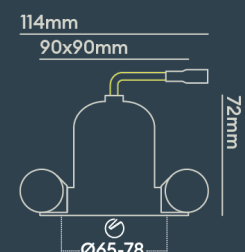

IP65 Available in IP65 for various applications

DIM Mains, 1-10V & DALI-2 dimmable options

CRI>90 CRI 90 providing true colour appearance

WARRANTY

Warranty

7 years

FEATURES & BENEFITS

The 1901 family consists of a pendant, spot light and downlight all with a consistent design language

Use our product selector to choose from 1,800 different combinations

Designed & assembled in Northampton UK

Fixed, Adjustable, Round, Square, Trimless options available

Emergency options available

Fire-rated to 30 minutes for us in Solid timber, I-Joist and Metal Web ceiling joists

Integrated LED using premium components to achieve 70,000 hours/60 years lifetime

PATENT: **GB2576385 EP3648256 HK40014447**

BEAM ANGLE: **15°**

1901 DOWNLIGHT

Design your light! Modular Architectural Downlight Range

FEATURES

IP rating	IP65
CSP Switchable	Single CCT
Tilttable (°)	Fixed
UGR	UGR<16
Dimmable Option	Yes (Mains)
LED Lifetime	L70 70,000h
Colour Rendering Index	CRI>90
Colour Consistency	SDCM3
Emergency Option	Yes, using converter
Rotation angle (°)	Fixed

INSTALLATION INFORMATION

Input	220-240V AC
Maximum Ambient Temperature	40°C
Weight	260g
Insulation Coverable	No
Inrush Current	2.6A/0.3ms
Cut Out Size	65-78
Construction Material	Aluminium
UK Bathroom Zone	1
Maximum ceiling thickness	40 mm
SELV	Yes
Electric Class (1, 2, 3)	II
Suitable for coastal areas	No
Install Connector Type	Loop in / Loop out
UK Building Regulations	Part B, C, E, P & L
FR Building Regulations	Satisfait les essais au fil incandescent: 650°C
Mounting Options	Recessed
Part B Fire Rating	Solid Timber 30/60/90min, I-Joist 30min, Metal Web 30min
Dimmer Type	Mains
Power Factor	0.80

PHOTOMETRICS @ 25°C

Product code	Finish	Type	W	Colour	Beam	lm	lm/W	Lx @ 1m	Energy
BDL12F27WVI	Matt white RAL9003	Black Baffle Square Bezel	9.0W	2700K	50°	800	89	1300	
BDL12F30MDI	Matt white RAL9003	Black Baffle Square Bezel	9.0W	3000K	24°	800	89	3250	
BDL12F30MMI	Matt white RAL9003	Black Baffle Square Bezel	9.0W	3000K	24°	800	89	3250	
BDL12F30MVI	Matt white RAL9003	Black Baffle Square Bezel	9.0W	3000K	24°	800	89	3250	
BDL12F30NDI	Matt white RAL9003	Black Baffle Square Bezel	9.0W	3000K	15°	800	89	7816	
BDL12F30NMI	Matt white RAL9003	Black Baffle Square Bezel	9.0W	3000K	15°	800	89	7816	
BDL12F30NVI	Matt white RAL9003	Black Baffle Square Bezel	9.0W	3000K	15°	800	89	7816	
BDL12F30WDI	Matt white RAL9003	Black Baffle Square Bezel	9.0W	3000K	50°	800	89	1300	
BDL12F30WMI	Matt white RAL9003	Black Baffle Square Bezel	9.0W	3000K	50°	800	89	1300	
BDL12F30WVI	Matt white RAL9003	Black Baffle Square Bezel	9.0W	3000K	50°	800	89	1300	

Energy rating is a reflection of the LED light source.

WIRING INFORMATION

01604 495 151

sales@collingwoodgroup.com

collingwoodlighting.com