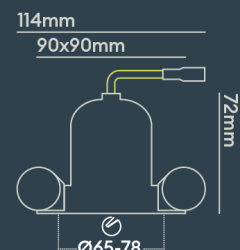

PHOTOMETRICS @ 25°C

Product code	Finish	Type	W	Colour	Beam	lm	lm/W	Lx @ 1m	Energy
BDL12F27MM	Matt white RAL9003	Black Baffle Square Bezel	9.0W	2700K	24°	800	89	3250	
BDL12F27MV	Matt white RAL9003	Black Baffle Square Bezel	9.0W	2700K	24°	800	89	3250	
BDL12F27ND	Matt white RAL9003	Black Baffle Square Bezel	9.0W	2700K	15°	800	89	7214	
BDL12F27NM	Matt white RAL9003	Black Baffle Square Bezel	9.0W	2700K	15°	800	89	7214	
BDL12F27NV	Matt white RAL9003	Black Baffle Square Bezel	9.0W	2700K	15°	800	89	7214	
BDL12F27WD	Matt white RAL9003	Black Baffle Square Bezel	9.0W	2700K	50°	800	89	1300	
BDL12F27WM	Matt white RAL9003	Black Baffle Square Bezel	9.0W	2700K	50°	800	89	1300	
BDL12F27WV	Matt white RAL9003	Black Baffle Square Bezel	9.0W	2700K	50°	800	89	1300	
BDL12F30MD	Matt white RAL9003	Black Baffle Square Bezel	9.0W	3000K	24°	800	89	3250	
BDL12F30MM	Matt white RAL9003	Black Baffle Square Bezel	9.0W	3000K	24°	800	89	3250	

Energy rating is a reflection of the LED light source.

BEAM ANGLE: **50°**

WIRING INFORMATION

01604 495 151

sales@collingwoodgroup.com

collingwoodlighting.com