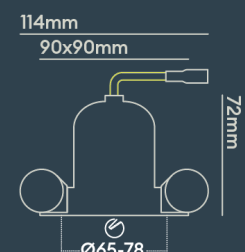

PHOTOMETRICS @ 25°C

Product code	Finish	Type	W	Colour	Beam	lm	lm/W	Lx @ 1m	Energy
BDL02F40WDI	Matt white RAL9003	Square bezel	9.0W	4000K	50°	900	100	1450	
BDL02F40WMI	Matt white RAL9003	Square bezel	9.0W	4000K	50°	900	100	1450	
BDL02F40WVI	Matt white RAL9003	Square bezel	9.0W	4000K	50°	900	100	1450	
BDL12F27MDI	Matt white RAL9003	Square bezel	9.0W	2700K	24°	800	89	3250	
BDL12F27MMI	Matt white RAL9003	Square bezel	9.0W	2700K	24°	800	89	3250	
BDL12F27MVI	Matt white RAL9003	Square bezel	9.0W	2700K	24°	800	89	3250	
BDL12F27NDI	Matt white RAL9003	Square bezel	9.0W	2700K	15°	800	89	7214	
BDL12F27NMI	Matt white RAL9003	Square bezel	9.0W	2700K	15°	800	89	7214	
BDL12F27NVI	Matt white RAL9003	Square bezel	9.0W	2700K	15°	800	89	7214	
BDL12F27WDI	Matt white RAL9003	Square bezel	9.0W	2700K	50°	800	89	1300	

Energy rating is a reflection of the LED light source.

BEAM ANGLE: **24°**

WIRING INFORMATION

01604 495 151

sales@collingwoodgroup.com

collingwoodlighting.com