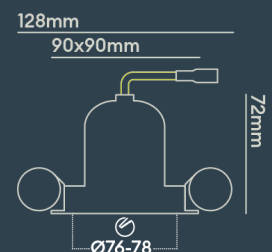

PHOTOMETRICS @ 25°C

Product code	Finish	Type	W	Colour	Beam	lm	lm/W	Lx @ 1m	Energy
BDL12A30ND	Matt white RAL9003	Black Baffle Square Bezel	9.0W	3000K	15°	800	89	7816	
BDL12A30NM	Matt white RAL9003	Black Baffle Square Bezel	9.0W	3000K	15°	800	89	7816	
BDL12A30NV	Matt white RAL9003	Black Baffle Square Bezel	9.0W	3000K	15°	800	89	7816	
BDL12A30WD	Matt white RAL9003	Black Baffle Square Bezel	9.0W	3000K	50°	800	89	1300	
BDL12A30WM	Matt white RAL9003	Black Baffle Square Bezel	9.0W	3000K	50°	800	89	1300	
BDL12A30WV	Matt white RAL9003	Black Baffle Square Bezel	9.0W	3000K	50°	800	89	1300	
BDL12A40MD	Matt white RAL9003	Black Baffle Square Bezel	9.0W	4000K	24°	850	94	3450	
BDL12A40MM	Matt white RAL9003	Black Baffle Square Bezel	9.0W	4000K	24°	850	94	3450	
BDL12A40MV	Matt white RAL9003	Black Baffle Square Bezel	9.0W	4000K	24°	850	94	3450	
BDL12A40ND	Matt white RAL9003	Black Baffle Square Bezel	9.0W	4000K	15°	850	94	9018	

Energy rating is a reflection of the LED light source.

BEAM ANGLE: **50°**

WIRING INFORMATION

01604 495 151

sales@collingwoodgroup.com

collingwoodlighting.com