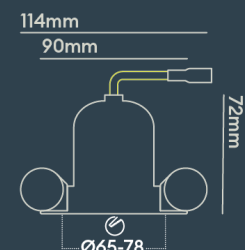

WIRING INFORMATION

01604 495 151

sales@collingwoodgroup.com

collingwoodlighting.com