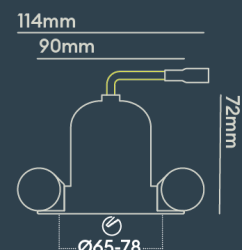

WIRING INFORMATION

01604 495 151

sales@collingwoodgroup.com

collingwoodlighting.com