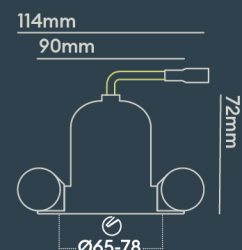

PHOTOMETRICS @ 25°C

Product code	Finish	Type	W	Colour	Beam	lm	lm/W	Lx @ 1m	Energy
BDL11F27MD	Matt white RAL9003	Black Baffle Round Bezel	9.0W	2700K	24°	800	89	3250	
BDL11F27MM	Matt white RAL9003	Black Baffle Round Bezel	9.0W	2700K	24°	800	89	3250	
BDL11F27MV	Matt white RAL9003	Black Baffle Round Bezel	9.0W	2700K	24°	800	89	3250	
BDL11F27ND	Matt white RAL9003	Black Baffle Round Bezel	9.0W	2700K	15°	800	89	7214	
BDL11F27NM	Matt white RAL9003	Black Baffle Round Bezel	9.0W	2700K	15°	800	89	7214	
BDL11F27NV	Matt white RAL9003	Black Baffle Round Bezel	9.0W	2700K	15°	800	89	7214	
BDL11F27WD	Matt white RAL9003	Black Baffle Round Bezel	9.0W	2700K	50°	800	89	1300	
BDL11F27WM	Matt white RAL9003	Black Baffle Round Bezel	9.0W	2700K	50°	800	89	1300	
BDL11F27WV	Matt white RAL9003	Black Baffle Round Bezel	9.0W	2700K	50°	800	89	1300	
BDL11F30MD	Matt white RAL9003	Black Baffle Round Bezel	9.0W	3000K	24°	800	89	3250	

Energy rating is a reflection of the LED light source.

BEAM ANGLE: **15°**

WIRING INFORMATION

01604 495 151

sales@collingwoodgroup.com

collingwoodlighting.com