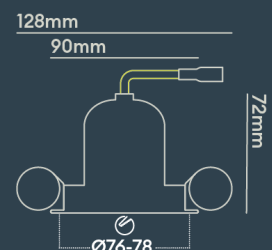

WIRING INFORMATION

01604 495 151

sales@collingwoodgroup.com

collingwoodlighting.com