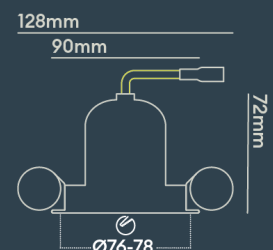

PHOTOMETRICS @ 25°C

Product code	Finish	Type	W	Colour	Beam	lm	lm/W	Lx @ 1m	Energy
BDL11A27WD	Matt white RAL9003	Black Baffle Round Bezel	9.0W	2700K	50°	800	89	1300	
BDL11A27WM	Matt white RAL9003	Black Baffle Round Bezel	9.0W	2700K	50°	800	89	1300	
BDL11A27WV	Matt white RAL9003	Black Baffle Round Bezel	9.0W	2700K	50°	800	89	1300	
BDL11A30MD	Matt white RAL9003	Black Baffle Round Bezel	9.0W	3000K	24°	800	89	3250	
BDL11A30MM	Matt white RAL9003	Black Baffle Round Bezel	9.0W	3000K	24°	800	89	3250	
BDL11A30MV	Matt white RAL9003	Black Baffle Round Bezel	9.0W	3000K	24°	800	89	3250	
BDL11A30ND	Matt white RAL9003	Black Baffle Round Bezel	9.0W	3000K	15°	800	89	7816	
BDL11A30NM	Matt white RAL9003	Black Baffle Round Bezel	9.0W	3000K	15°	800	89	7816	
BDL11A30NV	Matt white RAL9003	Black Baffle Round Bezel	9.0W	3000K	15°	800	89	7816	
BDL11A30WD	Matt white RAL9003	Black Baffle Round Bezel	9.0W	3000K	50°	800	89	1300	

Energy rating is a reflection of the LED light source.

BEAM ANGLE: **24°**

WIRING INFORMATION

01604 495 151

sales@collingwoodgroup.com

collingwoodlighting.com