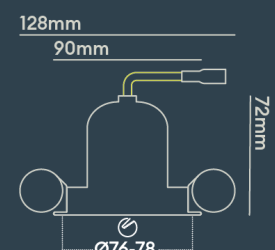

IP65 Available in IP65 for various applications

DIM Mains, 1-10V & DALI-2 dimmable options

CRI>90 CRI 90 providing true colour appearance

WARRANTY

Warranty

7 years

FEATURES & BENEFITS

The 1901 family consists of a pendant, spot light and downlight all with a consistent design language

Use our product selector to choose from 1,800 different combinations

Designed & assembled in Northampton UK

Fixed, Adjustable, Round, Square, Trimless options available

Emergency options available

Fire-rated to 30 minutes for us in Solid timber, I-Joist and Metal Web ceiling joists

Integrated LED using premium components to achieve 70,000 hours/60 years lifetime

PATENT: **GB2576385 EP3648256 HK40014447**

BEAM ANGLE: **24°**

1901 DOWNLIGHT

Design your light! Modular Architectural Downlight Range

FEATURES

IP rating	IP20
CSP Switchable	Single CCT
Tilttable (°)	20
UGR	UGR<16
Dimmable Option	Yes (Mains)
LED Lifetime	L70 70,000h
Colour Rendering Index	CRI>90
Colour Consistency	SDCM3
Emergency Option	Yes, using converter
Rotation angle (°)	360

INSTALLATION INFORMATION

Input	220-240V AC
Maximum Ambient Temperature	40°C
Weight	260g
Insulation Coverable	No
Inrush Current	2.6A/0.3ms
Cut Out Size	76-78
Construction Material	Aluminium
UK Bathroom Zone	1
Maximum ceiling thickness	40 mm
SELV	Yes
Electric Class (1, 2, 3)	II
Suitable for coastal areas	No
Install Connector Type	Loop in / Loop out
UK Building Regulations	Part P, L & B
FR Building Regulations	Satisfait les essais au fil incandescent: 650°C
Mounting Options	Recessed
Part B Fire Rating	Solid Timber 30/60/90min, I-Joist 30min, Metal Web 30min
Dimmer Type	Mains
Power Factor	0.80

PHOTOMETRICS @ 25°C

Product code	Finish	Type	W	Colour	Beam	lm	lm/W	Lx @ 1m	Energy
BDL11A27NV	Matt white RAL9003	Black Baffle Round Bezel	9.0W	2700K	15°	800	89	7214	
BDL11A27WD	Matt white RAL9003	Black Baffle Round Bezel	9.0W	2700K	50°	800	89	1300	
BDL11A27WM	Matt white RAL9003	Black Baffle Round Bezel	9.0W	2700K	50°	800	89	1300	
BDL11A27VW	Matt white RAL9003	Black Baffle Round Bezel	9.0W	2700K	50°	800	89	1300	
BDL11A30MD	Matt white RAL9003	Black Baffle Round Bezel	9.0W	3000K	24°	800	89	3250	
BDL11A30MM	Matt white RAL9003	Black Baffle Round Bezel	9.0W	3000K	24°	800	89	3250	
BDL11A30MV	Matt white RAL9003	Black Baffle Round Bezel	9.0W	3000K	24°	800	89	3250	
BDL11A30ND	Matt white RAL9003	Black Baffle Round Bezel	9.0W	3000K	15°	800	89	7816	
BDL11A30NM	Matt white RAL9003	Black Baffle Round Bezel	9.0W	3000K	15°	800	89	7816	
BDL11A30NV	Matt white RAL9003	Black Baffle Round Bezel	9.0W	3000K	15°	800	89	7816	

Energy rating is a reflection of the LED light source.

WIRING INFORMATION

01604 495 151

sales@collingwoodgroup.com

collingwoodlighting.com