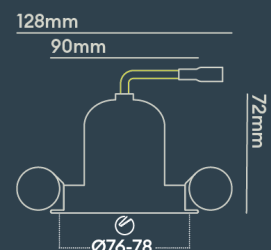

IP65 Available in IP65 for various applications

DIM Mains, 1-10V & DALI-2 dimmable options

CRI>80 CRI 90 providing true colour appearance

WARRANTY

Warranty 7 years

FEATURES & BENEFITS

The 1901 family consists of a pendant, spot light and downlight all with a consistent design language

Use our product selector to choose from 1,800 different combinations

Designed & assembled in Northampton UK

Fixed, Adjustable, Round, Square, Trimless options available

Emergency options available

Fire-rated to 30 minutes for use in Solid timber, I-Joist and Metal Web ceiling joists

Integrated LED using premium components to achieve 70,000 hours/60 years lifetime

PATENT: **GB2576385 EP3648256 HK40014447**

BEAM ANGLE: **24°**

BDL11A30MM

Design your light! Modular Architectural Downlight Range

FEATURES

IP rating	IP20
CSP Switchable	Single CCT
Tilttable	20°
UGR	UGR<16
Dimmable Option	Yes (Mains)
LED Lifetime	L70 70,000h
Colour Rendering Index	CRI>90
Colour Consistency	SDCM3
Emergency Option	Yes, using converter
Rotation Angle	360°

INSTALLATION INFORMATION

Input	220-240V AC
Maximum Ambient Temperature	40°C
Weight	260g
Insulation Coverable	No
Inrush Current	2.6A/0.3ms
Cut Out Size	76-78
Construction Material	Aluminium
UK Bathroom Zone	1
Maximum ceiling thickness	40 mm
SELV	Yes
Electric Class (1, 2, 3)	2
Suitable for coastal areas	No
Install Connector Type	Loop in / Loop out
UK Building Regulations	Part P, L & B
FR Building Regulations	Satisfait les essais au fil incandescent: 650°C
Mounting Options	Recessed
Part B Fire Rating	Solid Timber 30/60/90min, I-Joist 30min, Metal Web 30min
Dimmer Type	Mains
Power Factor	0.80

PHOTOMETRICS @ 25°C

Product code	Finish	Type	W	Colour	Beam	lm	lm/W	Lx @ 1m	Energy
BDL11A30MM	Matt white RAL9003	Black Baffle Round Bezel	9.0W	3000K	24°	800	89	3250	

Energy rating is a reflection of the LED light source.

WIRING INFORMATION

Cable Required for Connector	2 x twin & earth (6242Y 3x1.5mm²) or 3-core cable (R02V 3x1.5mm²)
Type of Wiring Required	Parallel

ACCESSORIES

LEDEPI0	3hr non-maintained, self-test emergency pack (plug & play)	Sold Separately
LEDEPI0DA	Emergency converter, DALI-2 Addressable	Sold Separately