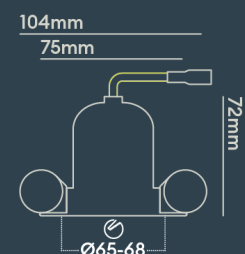

INSTALLATION INFORMATION

Input	220-240V AC
Maximum Ambient Temperature	40°C
Weight	240g
Insulation Coverable	No
Inrush Current	20A 17ms
Cut Out Size	65-68
Construction Material	Aluminium
UK Bathroom Zone	1
Maximum ceiling thickness	40 mm
SELV	Yes
Electric Class (1, 2, 3)	II
Suitable for coastal areas	No
Install Connector Type	Loop in / Loop out
UK Building Regulations	Part B, C, E, P & L
FR Building Regulations	Satisfait les essais au fil incandescent: 650°C
Mounting Options	Recessed
Part B Fire Rating	Solid Timber 30/60/90min, I-Joist 30min, Metal Web 30min
Dimmer Type	DALI
Power Factor	0.80

PHOTOMETRICS @ 25°C

Product code	Finish	Type	W	Colour	Beam	lm	lm/W	Lx @ 1m	Energy
BDL10F30NMI	Matt white RAL9003	Black Baffle Slim Round Bezel	9.0W	3000K	15°	800	89	7816	
BDL10F30NVI	Matt white RAL9003	Black Baffle Slim Round Bezel	9.0W	3000K	15°	800	89	7816	
BDL10F30WDI	Matt white RAL9003	Black Baffle Slim Round Bezel	9.0W	3000K	50°	800	89	1300	
BDL10F30WMI	Matt white RAL9003	Black Baffle Slim Round Bezel	9.0W	3000K	50°	800	89	1300	
BDL10F30WVI	Matt white RAL9003	Black Baffle Slim Round Bezel	9.0W	3000K	50°	800	89	1300	
BDL10F40MDI	Matt white RAL9003	Black Baffle Slim Round Bezel	9.0W	4000K	24°	850	94	3450	
BDL10F40MMI	Matt white RAL9003	Black Baffle Slim Round Bezel	9.0W	4000K	24°	850	94	3450	
BDL10F40MVI	Matt white RAL9003	Black Baffle Slim Round	9.0W	4000K	24°	850	94	3450	

BEAM ANGLE: **24°**