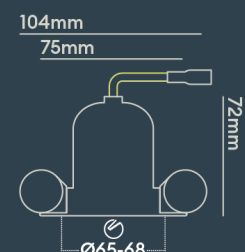

PHOTOMETRICS @ 25°C

Product code	Finish	Type	W	Colour	Beam	lm	lm/W	Lx @ 1m	Energy
BDL10F30ND	Matt white RAL9003	Slim Round Bezel	9.0W	3000K	15°	800	89	7816	
BDL10F30NM	Matt white RAL9003	Slim Round Bezel	9.0W	3000K	15°	800	89	7816	
BDL10F30NV	Matt white RAL9003	Slim Round Bezel	9.0W	3000K	15°	800	89	7816	
BDL10F30WD	Matt white RAL9003	Slim Round Bezel	9.0W	3000K	50°	800	89	1300	
BDL10F30WM	Matt white RAL9003	Slim Round Bezel	9.0W	3000K	50°	800	89	1300	
BDL10F30VW	Matt white RAL9003	Slim Round Bezel	9.0W	3000K	50°	800	89	1300	
BDL10F40MD	Matt white RAL9003	Slim Round Bezel	9.0W	4000K	24°	850	94	3450	
BDL10F40MM	Matt white RAL9003	Slim Round Bezel	9.0W	4000K	24°	850	94	3450	
BDL10F40MV	Matt white RAL9003	Slim Round Bezel	9.0W	4000K	24°	850	94	3450	
BDL10F40ND	Matt white RAL9003	Slim Round Bezel	9.0W	4000K	15°	850	94	9018	

Energy rating is a reflection of the LED light source.

WIRING INFORMATION

01604 495 151

sales@collingwoodgroup.com

collingwoodlighting.com