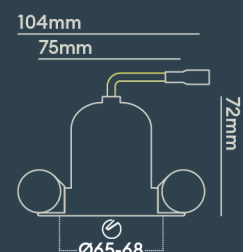

INSTALLATION INFORMATION

Input	220-240V AC
Maximum Ambient Temperature	40°C
Weight	240g
Insulation Coverable	No
Inrush Current	10A/22ms
Cut Out Size	65-68
Construction Material	Aluminium
UK Bathroom Zone	1
Maximum ceiling thickness	40 mm
SELV	Yes
Electric Class (1, 2, 3)	II
Suitable for coastal areas	No
Install Connector Type	Loop in / Loop out
UK Building Regulations	Part B, C, E, P & L
FR Building Regulations	Satisfait les essais au fil incandescent: 650°C
Mounting Options	Recessed
Part B Fire Rating	Solid Timber 30/60/90min, I-Joist 30min, Metal Web 30min
Dimmer Type	1-10V
Power Factor	0.80

PHOTOMETRICS @ 25°C

Product code	Finish	Type	W	Colour	Beam	lm	lm/W	Lx @ 1m	Energy
BDL10F27WDI	Matt white RAL9003	Black Baffle Slim Round Bezel	9.0W	2700K	50°	800	89	1300	
BDL10F27WMI	Matt white RAL9003	Black Baffle Slim Round Bezel	9.0W	2700K	50°	800	89	1300	
BDL10F27WVI	Matt white RAL9003	Black Baffle Slim Round Bezel	9.0W	2700K	50°	800	89	1300	
BDL10F30MDI	Matt white RAL9003	Black Baffle Slim Round Bezel	9.0W	3000K	24°	800	89	3250	
BDL10F30MMI	Matt white RAL9003	Black Baffle Slim Round Bezel	9.0W	3000K	24°	800	89	3250	
BDL10F30MVI	Matt white RAL9003	Black Baffle Slim Round Bezel	9.0W	3000K	24°	800	89	3250	
BDL10F30NDI	Matt white RAL9003	Black Baffle Slim Round Bezel	9.0W	3000K	15°	800	89	7816	
BDL10F30NMI	Matt white RAL9003	Black Baffle Slim Round	9.0W	3000K	15°	800	89	7816	

BEAM ANGLE: **24°**