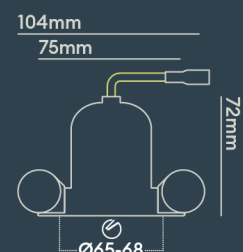

PHOTOMETRICS @ 25°C

Product code	Finish	Type	W	Colour	Beam	lm	lm/W	Lx @ 1m	Energy
BDL04F28MMI	Matt white RAL9003	Double Trimless	20W	1800K - 3000K	24°	2 x 600	60	2 x 3148	
BDL04F28WM	Matt white RAL9003	Double Trimless	20W	1800K - 3000K	45°	2 x 600	60	2 x 1147	
BDL04F28WMI	Matt white RAL9003	Double Trimless	20W	1800K - 3000K	45°	2 x 600	60	2 x 1147	
BDL10F28MM	Matt white RAL9003	Slim Round Bezel	10W	1800K - 3000K	24°	600	60	3148	
BDL10F28MMI	Matt white RAL9003	Slim Round Bezel	10W	1800K - 3000K	24°	600	60	3148	
BDL10F28WM	Matt white RAL9003	Slim Round Bezel	10W	1800K - 3000K	45°	600	60	1147	
BDL10F28WMI	Matt white RAL9003	Slim Round Bezel	10W	1800K - 3000K	45°	600	60	1147	
BDL11A28MM	Matt white RAL9003	Round bezel	10W	1800K - 3000K	24°	600	60	3148	
BDL11A28WM	Matt white RAL9003	Round bezel	10W	1800K - 3000K	45°	600	60	1147	
BDL11F28MM	Matt white RAL9003	Round bezel	10W	1800K - 3000K	24°	600	60	3148	

Energy rating is a reflection of the LED light source.

WIRING INFORMATION