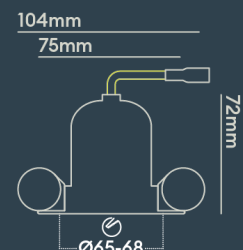

IP65 Available in IP65 for various applications

DIM Mains, 1-10V & DALI-2 dimmable options

CRI>90 CRI 90 providing true colour appearance

1901 DOWNLIGHT

Design your light! Modular Architectural Downlight Range

FEATURES

IP rating	IP44
CSP Switchable	Dim to Warm
Tilttable (°)	Fixed
UGR	UGR<16
Dimmable Option	Yes (Mains)
LED Lifetime	L70 70,000h
Colour Rendering Index	CRI>90
Colour Consistency	SDCM3
Emergency Option	Yes, using converter
Rotation angle (°)	Fixed

INSTALLATION INFORMATION

Input	220-240V AC
Maximum Ambient Temperature	40°C
Weight	260g
Insulation Coverable	No
Inrush Current	1.12A 10ms
Cut Out Size	65-68
Construction Material	Aluminium
UK Bathroom Zone	1
Maximum ceiling thickness	40 mm
SELV	Yes
Electric Class (1, 2, 3)	II
Suitable for coastal areas	No
Install Connector Type	Loop in / Loop out
UK Building Regulations	Part B, C, E, P & L
FR Building Regulations	Satisfait les essais au fil incandescent: 650°C
Mounting Options	Recessed
Part B Fire Rating	Solid Timber 30/60/90min, I-Joist 30min, Metal Web 30min
Power Factor	0.80

WARRANTY

Warranty 7 years

FEATURES & BENEFITS

The 1901 family consists of a pendant, spot light and downlight all with a consistent design language

Use our product selector to choose from 1,800 different combinations

Designed & assembled in Northampton UK

Fixed, Adjustable, Round, Square, Trimless options available

Emergency options available

Fire-rated to 30 minutes for us in Solid timber, I-Joist and Metal Web ceiling joists

Integrated LED using premium components to achieve 70,000 hours/60 years lifetime

PATENT: **GB2576385 EP3648256 HK40014447**

PHOTOMETRICS @ 25°C