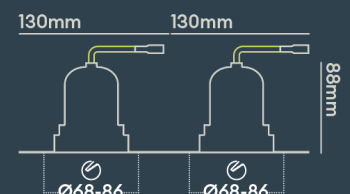

1901 DOWNLIGHT

Design your light! Modular Architectural Downlight Range

FEATURES

IP rating	IP65
CSP Switchable	Single CCT
Tilttable (°)	Fixed
UGR	UGR<22
Dimmable Option	Yes (1-10V)
LED Lifetime	L70 70,000h
Colour Rendering Index	CRI>90
Colour Consistency	SDCM3
Emergency Option	Yes, using converter
Rotation angle (°)	Fixed

INSTALLATION INFORMATION

Input	220-240V AC
Maximum Ambient Temperature	40°C
Weight	400g
Insulation Coverable	No
Inrush Current	10A/22ms
Cut Out Size	68-86 x2
Construction Material	Aluminium
UK Bathroom Zone	1
Maximum ceiling thickness	40 mm
SELV	Yes
Electric Class (1, 2, 3)	II
Suitable for coastal areas	No
Install Connector Type	Loop in / Loop out
UK Building Regulations	Part B, C, E, P & L
FR Building Regulations	Satisfait les essais au fil incandescent: 650°C
Mounting Options	Recessed
Part B Fire Rating	Solid Timber 30/60/90min, I-Joist 30min, Metal Web 30min
Dimmer Type	1-10V
Power Factor	0.80

PHOTOMETRICS @ 25°C

Product code	Finish	Type	W	Colour	Beam	lm	lm/W	Lx @ 1m	Energy
BDL04F40NDI	Matt white RAL9003	White Baffle Double Trimless	18W	4000K	15°	2 x 900	100	2 x 9018	
BDL04F40NMI	Matt white RAL9003	White Baffle Double Trimless	18W	4000K	15°	2 x 900	100	2 x 9018	
BDL04F40NVI	Matt white RAL9003	White Baffle Double Trimless	18W	4000K	15°	2 x 900	100	2 x 9018	
BDL04F40WDI	Matt white RAL9003	White Baffle Double Trimless	18W	4000K	50°	2 x 900	100	2 x 1450	
BDL04F40WMI	Matt white RAL9003	White Baffle Double Trimless	18W	4000K	50°	2 x 900	100	2 x 1450	
BDL04F40WVI	Matt white RAL9003	White Baffle Double Trimless	18W	4000K	50°	2 x 900	100	2 x 1450	
BDL14F27MDI	Matt white RAL9003	Black Baffle Double Trimless	18W	2700K	24°	2 X 800	89	2 X 3250	
BDL14F27MMI	Matt white RAL9003	Black Baffle Double	18W	2700K	24°	2 X 800	89	2 X 3250