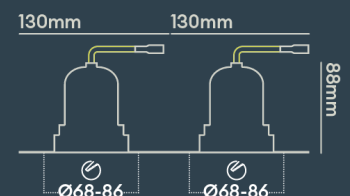

1901 DOWNLIGHT

Design your light! Modular Architectural Downlight Range

FEATURES

IP rating	IP44
CSP Switchable	Single CCT
Tilttable (°)	Fixed
UGR	UGR<22
Dimmable Option	Yes (1-10V)
LED Lifetime	L70 70,000h
Colour Rendering Index	CRI>90
Colour Consistency	SDCM3
Emergency Option	Yes, using converter
Rotation angle (°)	Fixed

INSTALLATION INFORMATION

Input	220-240V AC
Maximum Ambient Temperature	40°C
Weight	400g
Insulation Coverable	No
Inrush Current	10A/22ms
Cut Out Size	68-86 x2
Construction Material	Aluminium
UK Bathroom Zone	1
Maximum ceiling thickness	40 mm
SELV	Yes
Electric Class (1, 2, 3)	II
Suitable for coastal areas	No
Install Connector Type	Loop in / Loop out
UK Building Regulations	Part B, C, E, P & L
FR Building Regulations	Satisfait les essais au fil incandescent: 650°C
Mounting Options	Recessed
Part B Fire Rating	Solid Timber 30/60/90min, I-Joist 30min, Metal Web 30min
Dimmer Type	1-10V
Power Factor	0.80

PHOTOMETRICS @ 25°C

Product code	Finish	Type	W	Colour	Beam	lm	lm/W	Lx @ 1m	Energy
BDL04F40ND	Matt white RAL9003	White Baffle Double Trimless	18W	4000K	15°	2 x 900	100	2 x 9018	
BDL04F40NM	Matt white RAL9003	White Baffle Double Trimless	18W	4000K	15°	2 x 900	100	2 x 9018	
BDL04F40NV	Matt white RAL9003	White Baffle Double Trimless	18W	4000K	15°	2 x 900	100	2 x 9018	
BDL04F40WD	Matt white RAL9003	White Baffle Double Trimless	18W	4000K	50°	2 x 900	100	2 x 1450	
BDL04F40WM	Matt white RAL9003	White Baffle Double Trimless	18W	4000K	50°	2 x 900	100	2 x 1450	
BDL04F40WV	Matt white RAL9003	White Baffle Double Trimless	18W	4000K	50°	2 x 900	100	2 x 1450	
BDL14F27MD	Matt white RAL9003	Black Baffle Double Trimless	18W	2700K	24°	2 X 800	89	2 X 3250	
BDL14F27MM	Matt white RAL9003	Black Baffle Double	18W	2700K	24°	2 X 800	89	2 X 3250