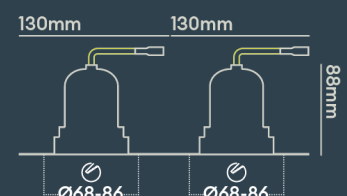

1901 DOWNLIGHT

Design your light! Modular Architectural Downlight Range

FEATURES

IP rating	IP65
CSP Switchable	Single CCT
Tilttable (°)	Fixed
UGR	UGR<19
Dimmable Option	Yes (1-10V)
LED Lifetime	L70 70,000h
Colour Rendering Index	CRI>90
Colour Consistency	SDCM3
Emergency Option	Yes, using converter
Rotation angle (°)	Fixed

INSTALLATION INFORMATION

Input	220-240V AC
Maximum Ambient Temperature	40°C
Weight	400g
Insulation Coverable	No
Inrush Current	10A/22ms
Cut Out Size	68-86 x2
Construction Material	Aluminium
UK Bathroom Zone	1
Maximum ceiling thickness	40 mm
SELV	Yes
Electric Class (1, 2, 3)	II
Suitable for coastal areas	No
Install Connector Type	Loop in / Loop out
UK Building Regulations	Part B, C, E, P & L
FR Building Regulations	Satisfait les essais au fil incandescent: 650°C
Mounting Options	Recessed
Part B Fire Rating	Solid Timber 30/60/90min, I-Joist 30min, Metal Web 30min
Dimmer Type	1-10V
Power Factor	0.80

PHOTOMETRICS @ 25°C

Product code	Finish	Type	W	Colour	Beam	lm	lm/W	Lx @ 1m	Energy
BDL04F40MDI	Matt white RAL9003	White Baffle Double Trimless	18W	4000K	24°	2 x 900	100	2 x 3550	
BDL04F40MMI	Matt white RAL9003	White Baffle Double Trimless	18W	4000K	24°	2 x 900	100	2 x 3550	
BDL04F40MVI	Matt white RAL9003	White Baffle Double Trimless	18W	4000K	24°	2 x 900	100	2 x 3550	
BDL04F40NDI	Matt white RAL9003	White Baffle Double Trimless	18W	4000K	15°	2 x 900	100	2 x 9018	
BDL04F40NMI	Matt white RAL9003	White Baffle Double Trimless	18W	4000K	15°	2 x 900	100	2 x 9018	
BDL04F40NVI	Matt white RAL9003	White Baffle Double Trimless	18W	4000K	15°	2 x 900	100	2 x 9018	
BDL04F40WDI	Matt white RAL9003	White Baffle Double Trimless	18W	4000K	50°	2 x 900	100	2 x 1450	
BDL04F40WMI	Matt white RAL9003	White Baffle Double	18W	4000K	50°	2 x 900	100	2 x 1450