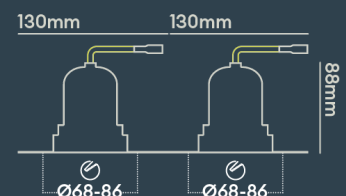

1901 DOWNLIGHT

Design your light! Modular Architectural Downlight Range

FEATURES

IP rating	IP65
CSP Switchable	Single CCT
Tilttable (°)	Fixed
UGR	UGR<19
Dimmable Option	Yes (Mains)
LED Lifetime	L70 70,000h
Colour Rendering Index	CRI>90
Colour Consistency	SDCM3
Emergency Option	Yes, using converter
Rotation angle (°)	Fixed

INSTALLATION INFORMATION

Input	220-240V AC
Maximum Ambient Temperature	40°C
Weight	400g
Insulation Coverable	No
Inrush Current	2.6A/0.3ms
Cut Out Size	68-86 x2
Construction Material	Aluminium
UK Bathroom Zone	1
Maximum ceiling thickness	40 mm
SELV	Yes
Electric Class (1, 2, 3)	II
Suitable for coastal areas	No
Install Connector Type	Loop in / Loop out
UK Building Regulations	Part B, C, E, P & L
FR Building Regulations	Satisfait les essais au fil incandescent: 650°C
Mounting Options	Recessed
Part B Fire Rating	Solid Timber 30/60/90min, I-Joist 30min, Metal Web 30min
Dimmer Type	Mains
Power Factor	0.80

IP65 Available in IP65 for various applications

DIM Mains, 1-10V & DALI-2 dimmable options

CRI>90 CRI 90 providing true colour appearance

WARRANTY

Warranty 7 years

FEATURES & BENEFITS

The 1901 family consists of a pendant, spot light and downlight all with a consistent design language

Use our product selector to choose from 1,800 different combinations

Designed & assembled in Northampton UK

Fixed, Adjustable, Round, Square, Trimless options available

Emergency options available

Fire-rated to 30 minutes for us in Solid timber, I-Joist and Metal Web ceiling joists

Integrated LED using premium components to achieve 70,000 hours/60 years lifetime

PATENT: **GB2576385 EP3648256 HK40014447**

PHOTOMETRICS @ 25°C