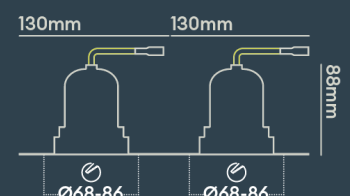

1901 DOWNLIGHT

Design your light! Modular Architectural Downlight Range

FEATURES

IP rating	IP44
CSP Switchable	Single CCT
Tilttable (°)	Fixed
UGR	UGR<19
Dimmable Option	Yes (Mains)
LED Lifetime	L70 70,000h
Colour Rendering Index	CRI>90
Colour Consistency	SDCM3
Emergency Option	Yes, using converter
Rotation angle (°)	Fixed

INSTALLATION INFORMATION

Input	220-240V AC
Maximum Ambient Temperature	40°C
Weight	400g
Insulation Coverable	No
Inrush Current	2.6A/0.3ms
Cut Out Size	68-86 x2
Construction Material	Aluminium
UK Bathroom Zone	1
Maximum ceiling thickness	40 mm
SELV	Yes
Electric Class (1, 2, 3)	II
Suitable for coastal areas	No
Install Connector Type	Loop in / Loop out
UK Building Regulations	Part B, C, E, P & L
FR Building Regulations	Satisfait les essais au fil incandescent: 650°C
Mounting Options	Recessed
Part B Fire Rating	Solid Timber 30/60/90min, I-Joist 30min, Metal Web 30min
Dimmer Type	Mains
Power Factor	0.80

IP65 Available in IP65 for various applications

DIM Mains, 1-10V & DALI-2 dimmable options

CRI>90 CRI 90 providing true colour appearance

WARRANTY

Warranty 7 years

FEATURES & BENEFITS

The 1901 family consists of a pendant, spot light and downlight all with a consistent design language

Use our product selector to choose from 1,800 different combinations

Designed & assembled in Northampton UK

Fixed, Adjustable, Round, Square, Trimless options available

Emergency options available

Fire-rated to 30 minutes for us in Solid timber, I-Joist and Metal Web ceiling joists

Integrated LED using premium components to achieve 70,000 hours/60 years lifetime

PATENT: **GB2576385 EP3648256 HK40014447**

PHOTOMETRICS @ 25°C