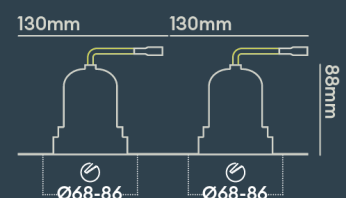

1901 DOWNLIGHT

Design your light! Modular Architectural Downlight Range

FEATURES

IP rating	IP44
CSP Switchable	Single CCT
Tilttable (°)	Fixed
UGR	UGR<19
Dimmable Option	Yes (DALI-2)
LED Lifetime	L70 70,000h
Colour Rendering Index	CRI>90
Colour Consistency	SDCM3
Emergency Option	Yes, using converter
Rotation angle (°)	Fixed

INSTALLATION INFORMATION

Input	220-240V AC
Maximum Ambient Temperature	40°C
Weight	400g
Insulation Coverable	No
Inrush Current	20A 17ms
Cut Out Size	68-86 x2
Construction Material	Aluminium
UK Bathroom Zone	1
Maximum ceiling thickness	40 mm
SELV	Yes
Electric Class (1, 2, 3)	II
Suitable for coastal areas	No
Install Connector Type	Loop in / Loop out
UK Building Regulations	Part B, C, E, P & L
FR Building Regulations	Satisfait les essais au fil incandescent: 650°C
Mounting Options	Recessed
Part B Fire Rating	Solid Timber 30/60/90min, I-Joist 30min, Metal Web 30min
Dimmer Type	DALI
Power Factor	0.80

PHOTOMETRICS @ 25°C

Product code	Finish	Type	W	Colour	Beam	lm	lm/W	Lx @ 1m	Energy
BDL04F30WM	Matt white RAL9003	White Baffle Double Trimless	18W	3000K	50°	2 x 850	94	2 x 1350	
BDL04F30WV	Matt white RAL9003	White Baffle Double Trimless	18W	3000K	50°	2 x 850	94	2 x 1350	
BDL04F40MD	Matt white RAL9003	White Baffle Double Trimless	18W	4000K	24°	2 x 900	100	2 x 3550	
BDL04F40MM	Matt white RAL9003	White Baffle Double Trimless	18W	4000K	24°	2 x 900	100	2 x 3550	
BDL04F40MV	Matt white RAL9003	White Baffle Double Trimless	18W	4000K	24°	2 x 900	100	2 x 3550	
BDL04F40ND	Matt white RAL9003	White Baffle Double Trimless	18W	4000K	15°	2 x 900	100	2 x 9018	
BDL04F40NM	Matt white RAL9003	White Baffle Double Trimless	18W	4000K	15°	2 x 900	100	2 x 9018	
BDL04F40NV	Matt white RAL9003	White Baffle Double	18W	4000K	15°	2 x 900	100	2 x 9018	

IP65 Available in IP65 for various applications