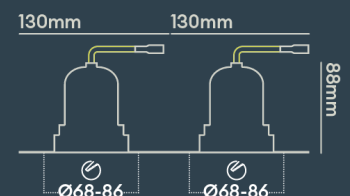

1901 DOWNLIGHT

Design your light! Modular Architectural Downlight Range

FEATURES

IP rating	IP44
CSP Switchable	Single CCT
Tilttable (°)	Fixed
UGR	UGR<16
Dimmable Option	Yes (DALI-2)
LED Lifetime	L70 70,000h
Colour Rendering Index	CRI>90
Colour Consistency	SDCM3
Emergency Option	Yes, using converter
Rotation angle (°)	Fixed

INSTALLATION INFORMATION

Input	220-240V AC
Maximum Ambient Temperature	40°C
Weight	400g
Insulation Coverable	No
Inrush Current	20A 17ms
Cut Out Size	68-86 x2
Construction Material	Aluminium
UK Bathroom Zone	1
Maximum ceiling thickness	40 mm
SELV	Yes
Electric Class (1, 2, 3)	II
Suitable for coastal areas	No
Install Connector Type	Loop in / Loop out
UK Building Regulations	Part B, C, E, P & L
FR Building Regulations	Satisfait les essais au fil incandescent: 650°C
Mounting Options	Recessed
Part B Fire Rating	Solid Timber 30/60/90min, I-Joist 30min, Metal Web 30min
Dimmer Type	DALI
Power Factor	0.80

IP65 Available in IP65 for various applications

DIM Mains, 1-10V & DALI-2 dimmable options

CRI>90 CRI 90 providing true colour appearance

WARRANTY

Warranty 7 years

FEATURES & BENEFITS

The 1901 family consists of a pendant, spot light and downlight all with a consistent design language

Use our product selector to choose from 1,800 different combinations

Designed & assembled in Northampton UK

Fixed, Adjustable, Round, Square, Trimless options available

Emergency options available

Fire-rated to 30 minutes for us in Solid timber, I-Joist and Metal Web ceiling joists

Integrated LED using premium components to achieve 70,000 hours/60 years lifetime

PHOTOMETRICS @ 25°C