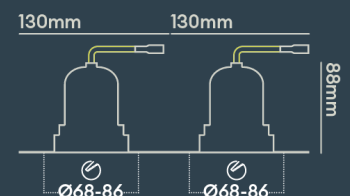

1901 DOWNLIGHT

Design your light! Modular Architectural Downlight Range

FEATURES

IP rating	IP44
CSP Switchable	Single CCT
Tilttable (°)	Fixed
UGR	UGR<22
Dimmable Option	Yes (Mains)
LED Lifetime	L70 70,000h
Colour Rendering Index	CRI>90
Colour Consistency	SDCM3
Emergency Option	Yes, using converter
Rotation angle (°)	Fixed

INSTALLATION INFORMATION

Input	220-240V AC
Maximum Ambient Temperature	40°C
Weight	400g
Insulation Coverable	No
Inrush Current	2.6A/0.3ms
Cut Out Size	68-86 x2
Construction Material	Aluminium
UK Bathroom Zone	1
Maximum ceiling thickness	40 mm
SELV	Yes
Electric Class (1, 2, 3)	II
Suitable for coastal areas	No
Install Connector Type	Loop in / Loop out
UK Building Regulations	Part B, C, E, P & L
FR Building Regulations	Satisfait les essais au fil incandescent: 650°C
Mounting Options	Recessed
Part B Fire Rating	Solid Timber 30/60/90min, I-Joist 30min, Metal Web 30min
Dimmer Type	Mains
Power Factor	0.80

IP65 Available in IP65 for various applications

DIM Mains, 1-10V & DALI-2 dimmable options

CRI>90 CRI 90 providing true colour appearance

WARRANTY

Warranty 7 years

FEATURES & BENEFITS

The 1901 family consists of a pendant, spot light and downlight all with a consistent design language

Use our product selector to choose from 1,800 different combinations

Designed & assembled in Northampton UK

Fixed, Adjustable, Round, Square, Trimless options available

Emergency options available

Fire-rated to 30 minutes for us in Solid timber, I-Joist and Metal Web ceiling joists

Integrated LED using premium components to achieve 70,000 hours/60 years lifetime

PATENT: **GB2576385 EP3648256 HK40014447**

PHOTOMETRICS @ 25°C