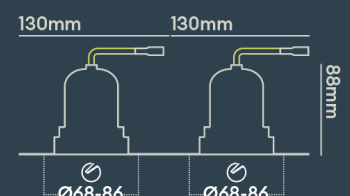

1901 DOWNLIGHT

Design your light! Modular Architectural Downlight Range

FEATURES

IP rating	IP65
CSP Switchable	Single CCT
Tilttable (°)	Fixed
UGR	UGR<22
Dimmable Option	Yes (DALI-2)
LED Lifetime	L70 70,000h
Colour Rendering Index	CRI>90
Colour Consistency	SDCM3
Emergency Option	Yes, using converter
Rotation angle (°)	Fixed

INSTALLATION INFORMATION

Input	220-240V AC
Maximum Ambient Temperature	40°C
Weight	400g
Insulation Coverable	No
Inrush Current	20A 17ms
Cut Out Size	68-86 x2
Construction Material	Aluminium
UK Bathroom Zone	1
Maximum ceiling thickness	40 mm
SELV	Yes
Electric Class (1, 2, 3)	II
Suitable for coastal areas	No
Install Connector Type	Loop in / Loop out
UK Building Regulations	Part B, C, E, P & L
FR Building Regulations	Satisfait les essais au fil incandescent: 650°C
Mounting Options	Recessed
Part B Fire Rating	Solid Timber 30/60/90min, I-Joist 30min, Metal Web 30min
Dimmer Type	DALI
Power Factor	0.80

PHOTOMETRICS @ 25°C

Product code	Finish	Type	W	Colour	Beam	lm	lm/W	Lx @ 1m	Energy
BDL04F30MMI	Matt white RAL9003	White Baffle Double Trimless	18W	3000K	24°	2 x 850	94	2 x 3350	
BDL04F30MVI	Matt white RAL9003	White Baffle Double Trimless	18W	3000K	24°	2 x 850	94	2 x 3350	
BDL04F30NDI	Matt white RAL9003	White Baffle Double Trimless	18W	3000K	15°	2 x 850	94	2 x 7816	
BDL04F30NMI	Matt white RAL9003	White Baffle Double Trimless	18W	3000K	15°	2 x 850	94	2 x 7816	
BDL04F30NVI	Matt white RAL9003	White Baffle Double Trimless	18W	3000K	15°	2 x 850	94	2 x 7816	
BDL04F30WDI	Matt white RAL9003	White Baffle Double Trimless	18W	3000K	50°	2 x 850	94	2 x 1350	
BDL04F30WMI	Matt white RAL9003	White Baffle Double Trimless	18W	3000K	50°	2 x 850	94	2 x 1350	
BDL04F30WVI	Matt white RAL9003	White Baffle Double	18W	3000K	50°	2 x 850	94	2 x 1350