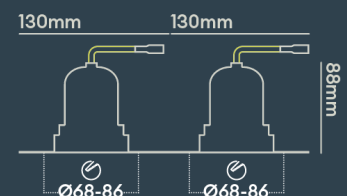

1901 DOWNLIGHT

Design your light! Modular Architectural Downlight Range

FEATURES

IP rating	IP65
CSP Switchable	Single CCT
Tilttable (°)	Fixed
UGR	UGR<19
Dimmable Option	Yes (Mains)
LED Lifetime	L70 70,000h
Colour Rendering Index	CRI>90
Colour Consistency	SDCM3
Emergency Option	Yes, using converter
Rotation angle (°)	Fixed

INSTALLATION INFORMATION

Input	220-240V AC
Maximum Ambient Temperature	40°C
Weight	400g
Insulation Coverable	No
Inrush Current	2.6A/0.3ms
Cut Out Size	68-86 x2
Construction Material	Aluminium
UK Bathroom Zone	1
Maximum ceiling thickness	40 mm
SELV	Yes
Electric Class (1, 2, 3)	II
Suitable for coastal areas	No
Install Connector Type	Loop in / Loop out
UK Building Regulations	Part B, C, E, P & L
FR Building Regulations	Satisfait les essais au fil incandescent: 650°C
Mounting Options	Recessed
Part B Fire Rating	Solid Timber 30/60/90min, I-Joist 30min, Metal Web 30min
Dimmer Type	Mains
Power Factor	0.80

PHOTOMETRICS @ 25°C

Product code	Finish	Type	W	Colour	Beam	lm	lm/W	Lx @ 1m	Energy
BDL04F27WVI	Matt white RAL9003	White Baffle Double Trimless	18W	2700K	50°	2 x 850	94	2 x 1350	
BDL04F30MDI	Matt white RAL9003	White Baffle Double Trimless	18W	3000K	24°	2 x 850	94	2 x 3350	
BDL04F30MMI	Matt white RAL9003	White Baffle Double Trimless	18W	3000K	24°	2 x 850	94	2 x 3350	
BDL04F30MVI	Matt white RAL9003	White Baffle Double Trimless	18W	3000K	24°	2 x 850	94	2 x 3350	
BDL04F30NDI	Matt white RAL9003	White Baffle Double Trimless	18W	3000K	15°	2 x 850	94	2 x 7816	
BDL04F30NMI	Matt white RAL9003	White Baffle Double Trimless	18W	3000K	15°	2 x 850	94	2 x 7816	
BDL04F30NVI	Matt white RAL9003	White Baffle Double Trimless	18W	3000K	15°	2 x 850	94	2 x 7816	
BDL04F30WDI	Matt white RAL9003	White Baffle Double	18W	3000K	50°	2 x 850	94	2 x 1350