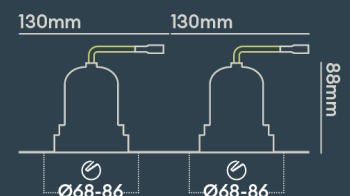

1901 DOWNLIGHT

Design your light! Modular Architectural Downlight Range

FEATURES

IP rating	IP44
CSP Switchable	Single CCT
Tilttable (°)	Fixed
UGR	UGR<19
Dimmable Option	Yes (DALI-2)
LED Lifetime	L70 70,000h
Colour Rendering Index	CRI>90
Colour Consistency	SDCM3
Emergency Option	Yes, using converter
Rotation angle (°)	Fixed

INSTALLATION INFORMATION

Input	220-240V AC
Maximum Ambient Temperature	40°C
Weight	400g
Insulation Coverable	No
Inrush Current	20A 17ms
Cut Out Size	68-86 x2
Construction Material	Aluminium
UK Bathroom Zone	1
Maximum ceiling thickness	40 mm
SELV	Yes
Electric Class (1, 2, 3)	II
Suitable for coastal areas	No
Install Connector Type	Loop in / Loop out
UK Building Regulations	Part B, C, E, P & L
FR Building Regulations	Satisfait les essais au fil incandescent: 650°C
Mounting Options	Recessed
Part B Fire Rating	Solid Timber 30/60/90min, I-Joist 30min, Metal Web 30min
Dimmer Type	DALI
Power Factor	0.80

IP65 Available in IP65 for various applications

DIM Mains, 1-10V & DALI-2 dimmable options

CRI>90 CRI 90 providing true colour appearance

WARRANTY

Warranty 7 years

FEATURES & BENEFITS

The 1901 family consists of a pendant, spot light and downlight all with a consistent design language

Use our product selector to choose from 1,800 different combinations

Designed & assembled in Northampton UK

Fixed, Adjustable, Round, Square, Trimless options available

Emergency options available

Fire-rated to 30 minutes for us in Solid timber, I-Joist and Metal Web ceiling joists

Integrated LED using premium components to achieve 70,000 hours/60 years lifetime

PHOTOMETRICS @ 25°C