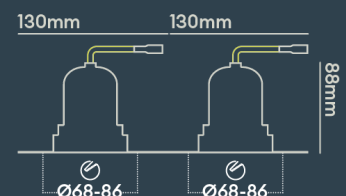

1901 DOWNLIGHT

Design your light! Modular Architectural Downlight Range

FEATURES

IP rating	IP44
CSP Switchable	Single CCT
Tilttable (°)	Fixed
UGR	UGR<22
Dimmable Option	Yes (Mains)
LED Lifetime	L70 70,000h
Colour Rendering Index	CRI>90
Colour Consistency	SDCM3
Emergency Option	Yes, using converter
Rotation angle (°)	Fixed

INSTALLATION INFORMATION

Input	220-240V AC
Maximum Ambient Temperature	40°C
Weight	400g
Insulation Coverable	No
Inrush Current	2.6A/0.3ms
Cut Out Size	68-86 x2
Construction Material	Aluminium
UK Bathroom Zone	1
Maximum ceiling thickness	40 mm
SELV	Yes
Electric Class (1, 2, 3)	II
Suitable for coastal areas	No
Install Connector Type	Loop in / Loop out
UK Building Regulations	Part B, C, E, P & L
FR Building Regulations	Satisfait les essais au fil incandescent: 650°C
Mounting Options	Recessed
Part B Fire Rating	Solid Timber 30/60/90min, I-Joist 30min, Metal Web 30min
Dimmer Type	Mains
Power Factor	0.80

IP65 Available in IP65 for various applications

DIM Mains, 1-10V & DALI-2 dimmable options

CRI>90 CRI 90 providing true colour appearance

WARRANTY

Warranty 7 years

FEATURES & BENEFITS

The 1901 family consists of a pendant, spot light and downlight all with a consistent design language

Use our product selector to choose from 1,800 different combinations

Designed & assembled in Northampton UK

Fixed, Adjustable, Round, Square, Trimless options available

Emergency options available

Fire-rated to 30 minutes for us in Solid timber, I-Joist and Metal Web ceiling joists

Integrated LED using premium components to achieve 70,000 hours/60 years lifetime

PATENT: **GB2576385 EP3648256 HK40014447**

PHOTOMETRICS @ 25°C