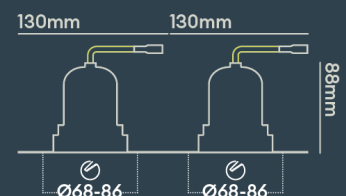

1901 DOWNLIGHT

Design your light! Modular Architectural Downlight Range

FEATURES

IP rating	IP44
CSP Switchable	Single CCT
Tilttable (°)	Fixed
UGR	UGR<19
Dimmable Option	Yes (1-10V)
LED Lifetime	L70 70,000h
Colour Rendering Index	CRI>90
Colour Consistency	SDCM3
Emergency Option	Yes, using converter
Rotation angle (°)	Fixed

INSTALLATION INFORMATION

Input	220-240V AC
Maximum Ambient Temperature	40°C
Weight	400g
Insulation Coverable	No
Inrush Current	10A/22ms
Cut Out Size	68-86 x2
Construction Material	Aluminium
UK Bathroom Zone	1
Maximum ceiling thickness	40 mm
SELV	Yes
Electric Class (1, 2, 3)	II
Suitable for coastal areas	No
Install Connector Type	Loop in / Loop out
UK Building Regulations	Part B, C, E, P & L
FR Building Regulations	Satisfait les essais au fil incandescent: 650°C
Mounting Options	Recessed
Part B Fire Rating	Solid Timber 30/60/90min, I-Joist 30min, Metal Web 30min
Dimmer Type	1-10V
Power Factor	0.80

PHOTOMETRICS @ 25°C

Product code	Finish	Type	W	Colour	Beam	lm	lm/W	Lx @ 1m	Energy
BDL04F27MD	Matt white RAL9003	White Baffle Double Trimless	18W	2700K	24°	2 x 850	94	2 x 3350	
BDL04F27MM	Matt white RAL9003	White Baffle Double Trimless	18W	2700K	24°	2 x 850	94	2 x 3350	
BDL04F27MV	Matt white RAL9003	White Baffle Double Trimless	18W	2700K	24°	2 x 850	94	2 x 3350	
BDL04F27ND	Matt white RAL9003	White Baffle Double Trimless	18W	2700K	15°	2 x 850	94	2 x 7214	
BDL04F27NM	Matt white RAL9003	White Baffle Double Trimless	18W	2700K	15°	2 x 850	94	2 x 7214	
BDL04F27NV	Matt white RAL9003	White Baffle Double Trimless	18W	2700K	15°	2 x 850	94	2 x 7214	
BDL04F27WD	Matt white RAL9003	White Baffle Double Trimless	18W	2700K	50°	2 x 850	94	2 x 1350	
BDL04F27WM	Matt white RAL9003	White Baffle Double	18W	2700K	50°	2 x 850	94	2 x 1350	

IP65 Available in IP65 for various applications