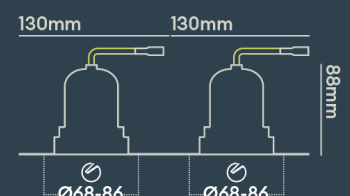

1901 DOWNLIGHT

Design your light! Modular Architectural Downlight Range

FEATURES

IP rating	IP65
CSP Switchable	Single CCT
Tilttable (°)	Fixed
UGR	UGR<19
Dimmable Option	Yes (DALI-2)
LED Lifetime	L70 70,000h
Colour Rendering Index	CRI>90
Colour Consistency	SDCM3
Emergency Option	Yes, using converter
Rotation angle (°)	Fixed

INSTALLATION INFORMATION

Input	220-240V AC
Maximum Ambient Temperature	40°C
Weight	400g
Insulation Coverable	No
Inrush Current	20A 17ms
Cut Out Size	68-86 x2
Construction Material	Aluminium
UK Bathroom Zone	1
Maximum ceiling thickness	40 mm
SELV	Yes
Electric Class (1, 2, 3)	II
Suitable for coastal areas	No
Install Connector Type	Loop in / Loop out
UK Building Regulations	Part B, C, E, P & L
FR Building Regulations	Satisfait les essais au fil incandescent: 650°C
Mounting Options	Recessed
Part B Fire Rating	Solid Timber 30/60/90min, I-Joist 30min, Metal Web 30min
Dimmer Type	DALI
Power Factor	0.80

PHOTOMETRICS @ 25°C

Product code	Finish	Type	W	Colour	Beam	lm	lm/W	Lx @ 1m	Energy
BDB14F40WMI	Matt black RAL9017	Black Baffle Double Trimless	18W	4000K	50°	2 x 850	94	2 x 1400	
BDB14F40WVI	Matt black RAL9017	Black Baffle Double Trimless	18W	4000K	50°	2 x 850	94	2 x 1400	
BDL04F27MDI	Matt white RAL9003	White Baffle Double Trimless	18W	2700K	24°	2 x 850	94	2 x 3350	
BDL04F27MMI	Matt white RAL9003	White Baffle Double Trimless	18W	2700K	24°	2 x 850	94	2 x 3350	
BDL04F27MVI	Matt white RAL9003	White Baffle Double Trimless	18W	2700K	24°	2 x 850	94	2 x 3350	
BDL04F27NDI	Matt white RAL9003	White Baffle Double Trimless	18W	2700K	15°	2 x 850	94	2 x 7214	
BDL04F27NMI	Matt white RAL9003	White Baffle Double Trimless	18W	2700K	15°	2 x 850	94	2 x 7214	
BDL04F27NVI	Matt white RAL9003	White Baffle Double	18W	2700K	15°	2 x 850	94	2 x 7214