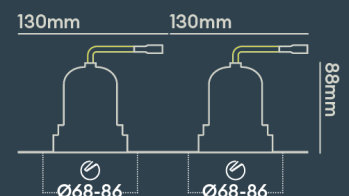

1901 DOWNLIGHT

Design your light! Modular Architectural Downlight Range

FEATURES

IP rating	IP44
CSP Switchable	Single CCT
Tilttable (°)	Fixed
UGR	UGR<16
Dimmable Option	Yes (1-10V)
LED Lifetime	L70 70,000h
Colour Rendering Index	CRI>90
Colour Consistency	SDCM3
Emergency Option	Yes, using converter
Rotation angle (°)	Fixed

INSTALLATION INFORMATION

Input	220-240V AC
Maximum Ambient Temperature	40°C
Weight	400g
Insulation Coverable	No
Inrush Current	10A/22ms
Cut Out Size	68-86 x2
Construction Material	Aluminium
UK Bathroom Zone	1
Maximum ceiling thickness	40 mm
SELV	Yes
Electric Class (1, 2, 3)	II
Suitable for coastal areas	No
Install Connector Type	Loop in / Loop out
UK Building Regulations	Part B, C, E, P & L
FR Building Regulations	Satisfait les essais au fil incandescent: 650°C
Mounting Options	Recessed
Part B Fire Rating	Solid Timber 30/60/90min, I-Joist 30min, Metal Web 30min
Dimmer Type	1-10V
Power Factor	0.80

PHOTOMETRICS @ 25°C

Product code	Finish	Type	W	Colour	Beam	lm	lm/W	Lx @ 1m	Energy
BDB14F40WD	Matt black RAL9017	Black Baffle Double Trimless	18W	4000K	50°	2 x 850	94	2 x 1400	
BDB14F40WM	Matt black RAL9017	Black Baffle Double Trimless	18W	4000K	50°	2 x 850	94	2 x 1400	
BDB14F40WV	Matt black RAL9017	Black Baffle Double Trimless	18W	4000K	50°	2 x 850	94	2 x 1400	
BDL04F27MD	Matt white RAL9003	White Baffle Double Trimless	18W	2700K	24°	2 x 850	94	2 x 3350	
BDL04F27MM	Matt white RAL9003	White Baffle Double Trimless	18W	2700K	24°	2 x 850	94	2 x 3350	
BDL04F27MV	Matt white RAL9003	White Baffle Double Trimless	18W	2700K	24°	2 x 850	94	2 x 3350	
BDL04F27ND	Matt white RAL9003	White Baffle Double Trimless	18W	2700K	15°	2 x 850	94	2 x 7214	
BDL04F27NM	Matt white RAL9003	White Baffle Double	18W	2700K	15°	2 x 850	94	2 x 7214	

IP65 Available in IP65 for various applications