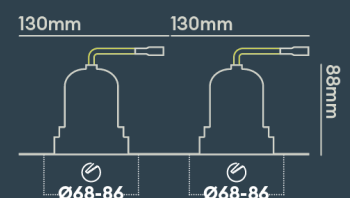

1901 DOWNLIGHT

Design your light! Modular Architectural Downlight Range

FEATURES

IP rating	IP20
CSP Switchable	Single CCT
Tilttable (°)	20
UGR	UGR<19
Dimmable Option	Yes (Mains)
LED Lifetime	L70 70,000h
Colour Rendering Index	CRI>90
Colour Consistency	SDCM3
Emergency Option	Yes, using converter
Rotation angle (°)	360

INSTALLATION INFORMATION

Input	220-240V AC
Maximum Ambient Temperature	40°C
Weight	400g
Insulation Coverable	No
Inrush Current	2.6A/0.3ms
Cut Out Size	68-86 x2
Construction Material	Aluminium
UK Bathroom Zone	N/A
Maximum ceiling thickness	40 mm
SELV	Yes
Electric Class (1, 2, 3)	II
Suitable for coastal areas	No
Install Connector Type	Loop in / Loop out
UK Building Regulations	Part P, L & B
FR Building Regulations	Satisfait les essais au fil incandescent: 650°C
Mounting Options	Recessed
Part B Fire Rating	Solid Timber 30/60/90min, I-Joist 30min, Metal Web 30min
Dimmer Type	Mains
Power Factor	0.80

IP65 Available in IP65 for various applications

DIM Mains, 1-10V & DALI-2 dimmable options

CRI>90 CRI 90 providing true colour appearance

WARRANTY

Warranty 7 years

FEATURES & BENEFITS

The 1901 family consists of a pendant, spot light and downlight all with a consistent design language

Use our product selector to choose from 1,800 different combinations

Designed & assembled in Northampton UK

Fixed, Adjustable, Round, Square, Trimless options available

Emergency options available

Fire-rated to 30 minutes for us in Solid timber, I-Joist and Metal Web ceiling joists

Integrated LED using premium components to achieve 70,000 hours/60 years lifetime

PATENT: **GB2576385 EP3648256 HK40014447**

PHOTOMETRICS @ 25°C