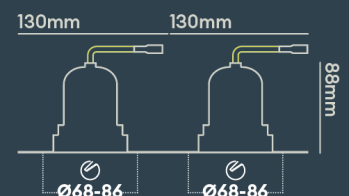

1901 DOWNLIGHT

Design your light! Modular Architectural Downlight Range

FEATURES

IP rating	IP20
CSP Switchable	Single CCT
Tilttable (°)	20
UGR	UGR<22
Dimmable Option	Yes (Mains)
LED Lifetime	L70 70,000h
Colour Rendering Index	CRI>90
Colour Consistency	SDCM3
Emergency Option	Yes, using converter
Rotation angle (°)	360

INSTALLATION INFORMATION

Input	220-240V AC
Maximum Ambient Temperature	40°C
Weight	400g
Insulation Coverable	No
Inrush Current	2.6A/0.3ms
Cut Out Size	68-86 x2
Construction Material	Aluminium
UK Bathroom Zone	N/A
Maximum ceiling thickness	40 mm
SELV	Yes
Electric Class (1, 2, 3)	II
Suitable for coastal areas	No
Install Connector Type	Loop in / Loop out
UK Building Regulations	Part P, L & B
FR Building Regulations	Satisfait les essais au fil incandescent: 650°C
Mounting Options	Recessed
Part B Fire Rating	Solid Timber 30/60/90min, I-Joist 30min, Metal Web 30min
Dimmer Type	Mains
Power Factor	0.80

IP65 Available in IP65 for various applications

DIM Mains, 1-10V & DALI-2 dimmable options

CRI>90 CRI 90 providing true colour appearance

WARRANTY

Warranty 7 years

FEATURES & BENEFITS

The 1901 family consists of a pendant, spot light and downlight all with a consistent design language

Use our product selector to choose from 1,800 different combinations

Designed & assembled in Northampton UK

Fixed, Adjustable, Round, Square, Trimless options available

Emergency options available

Fire-rated to 30 minutes for us in Solid timber, I-Joist and Metal Web ceiling joists

Integrated LED using premium components to achieve 70,000 hours/60 years lifetime

PATENT: **GB2576385 EP3648256 HK40014447**

PHOTOMETRICS @ 25°C